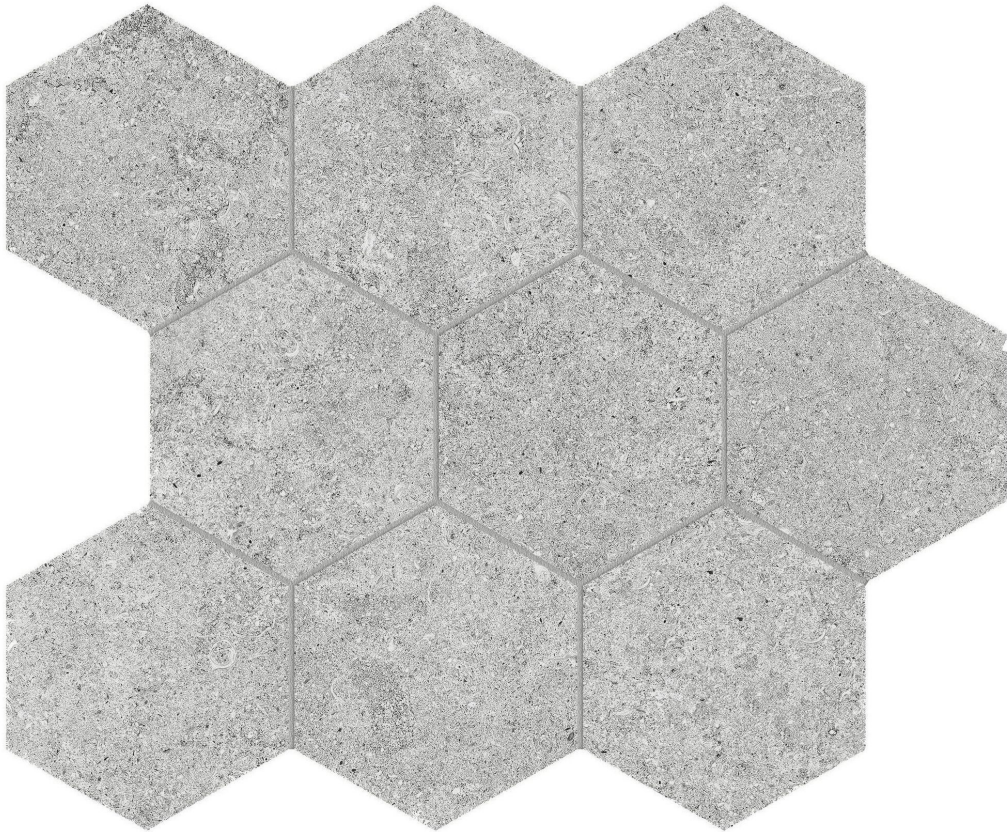

PRODUCT

LITHOFORM 4\'' HEX CROSSCUT TWILIGHT

Stone Look | 10.5"x12"

TECHNICAL DATA

FINISH: Organic Matte

LOOK: Stone Look

CODE: AC8510-00340

SIZE: 10.5"x12"

NAME: Lithoform 4" Hex Crosscut Twilight

NOTES: This product is special order and cannot be cancelled, returned, or refunded.

SERIES: Lithoform

TPOLOGY: Porcelain

TYPE OF PIECE: Mosaic

USE: Floor and Wall

PACKING