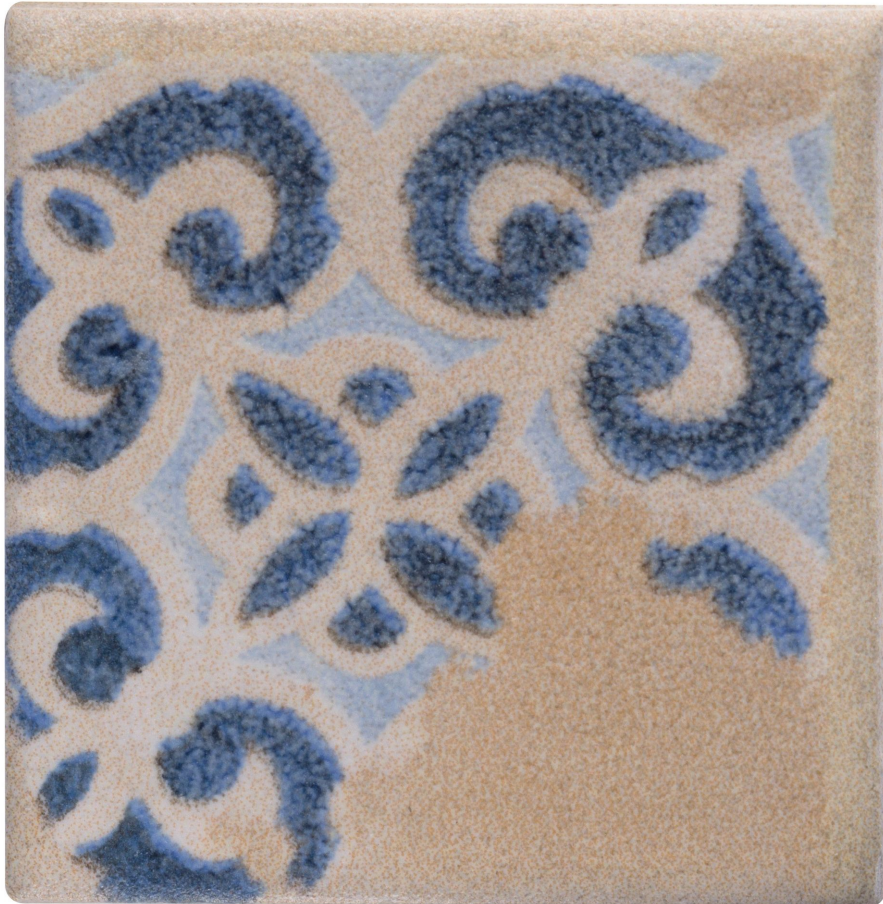

PRODUCT
TUSCANY 1.5X1.5 TACO BOURTON

Terracotta | 1.5"x1.5"

TECHNICAL DATA

FINISH: Matt

LOOK: Terracotta

CODE: QUTC-BO-TACO

SIZE: 1.5"x1.5"

NAME: Tuscany 1.5x1.5 Taco Bourton

NOTES: Bourton decors can be paired with Dune field tiles for a coordinated look.

SERIES: Tuscany

TPOLOGY: Extruded Porcelain

TYPE OF PIECE: Field Tile

USE: Floor and Wall

PACKING

Size	Product type	BOX			PALLET		
		pcs	sqft	lb	boxes	sqft	lb
1.5"x1.5"	Field Tile	120			112		