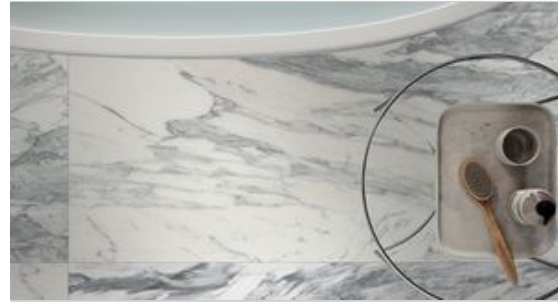

PRODUCT
ROYAL STONEWORKS 24X48 REGAL WHITE VEIN
POLISHED

Stone Look | 24"x48"

ROOM SCENES

TECHNICAL DATA

FINISH: Polished
LOOK: Stone Look
CODE: QUSW-RW-6P
SIZE: 24"x48"
NAME: Royal Stoneworks 24X48 Regal White Vein Polished
SERIES: Royal Stoneworks
TYPOLOGY: Porcelain
TYPE OF PIECE: Field Tile
USE: Floor and Wall