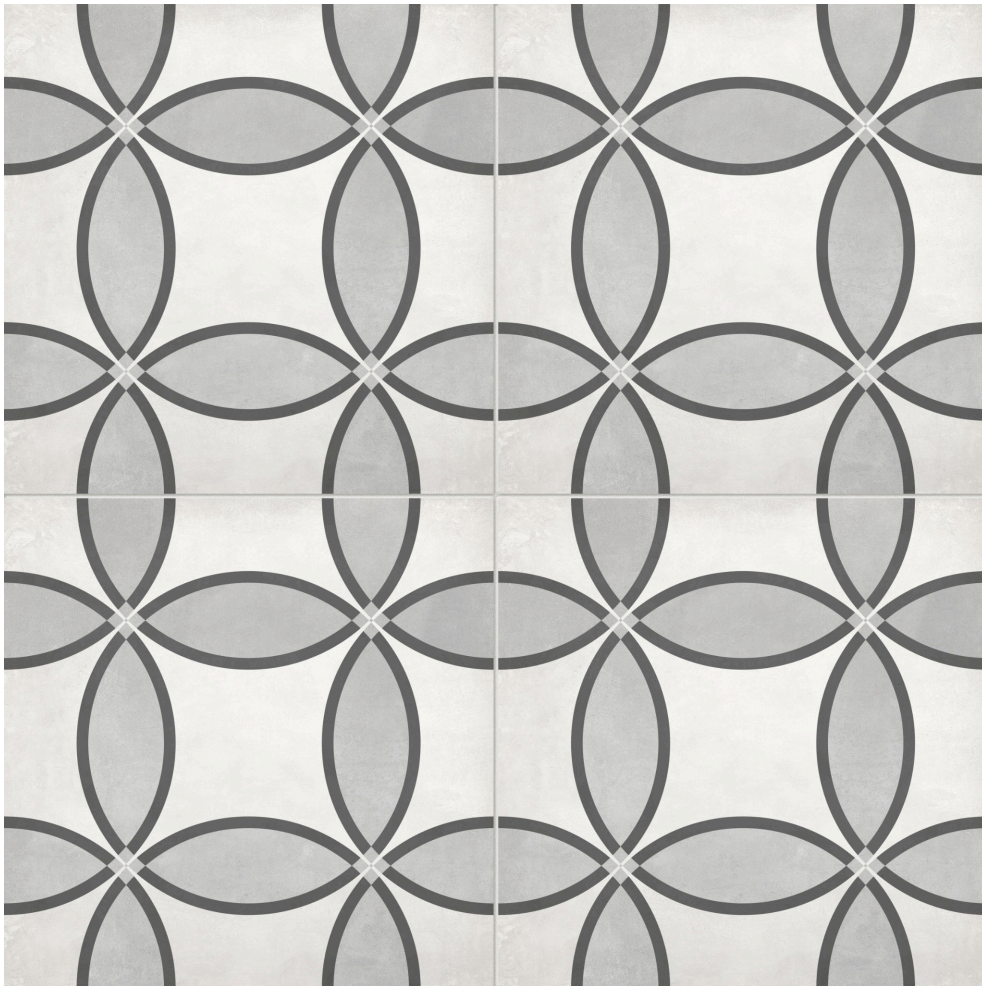

PRODUCT

FORM 8X8 ICE ZENITH

Patterned Tiles | 8"x8"

TECHNICAL DATA

FINISH: Matte

LOOK: Patterned Tiles

CODE: AC4500-07550

SIZE: 8"x8"

NAME: Form 8x8 Ice Zenith

NOTES: This product is special order and cannot be cancelled, returned, or refunded.

SERIES: Form AC

TPOLOGY: Pressed Glazed Porcelain

TYPE OF PIECE: Field Tile

USE: Floor and Wall