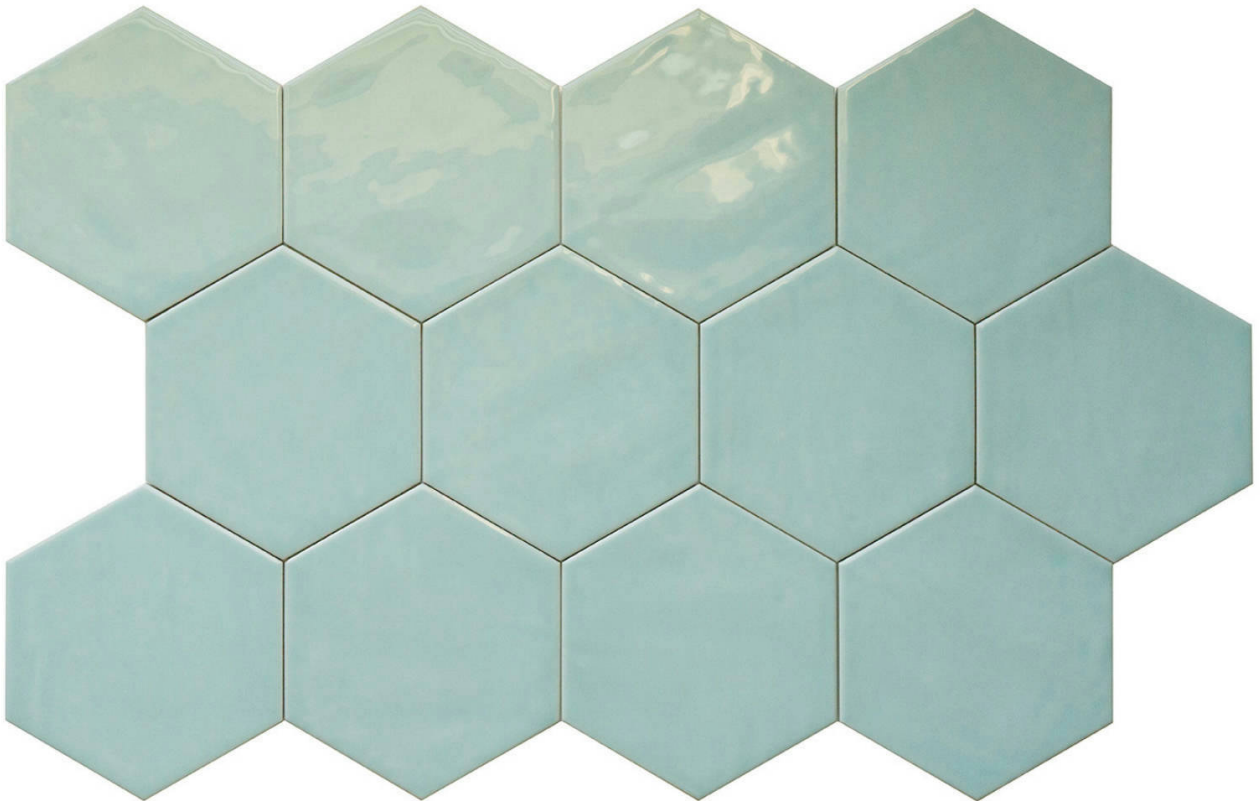

---

**PRODUCT**  
**RONDA 5.5X6.3" MINT HEXAGON**

---

Hand-crafted | 5.5"x6.3"

**TECHNICAL DATA**

FINISH: Gloss  
LOOK: Hand-crafted  
CODE: QURN-MI-1  
SIZE: 5.5"x6.3"  
NAME: Ronda 5.5X6.3" Mint Hexagon  
SERIES: Ronda  
TYPOLOGY: Porcelain  
TYPE OF PIECE: Field Tile  
USE: Floor and Wall