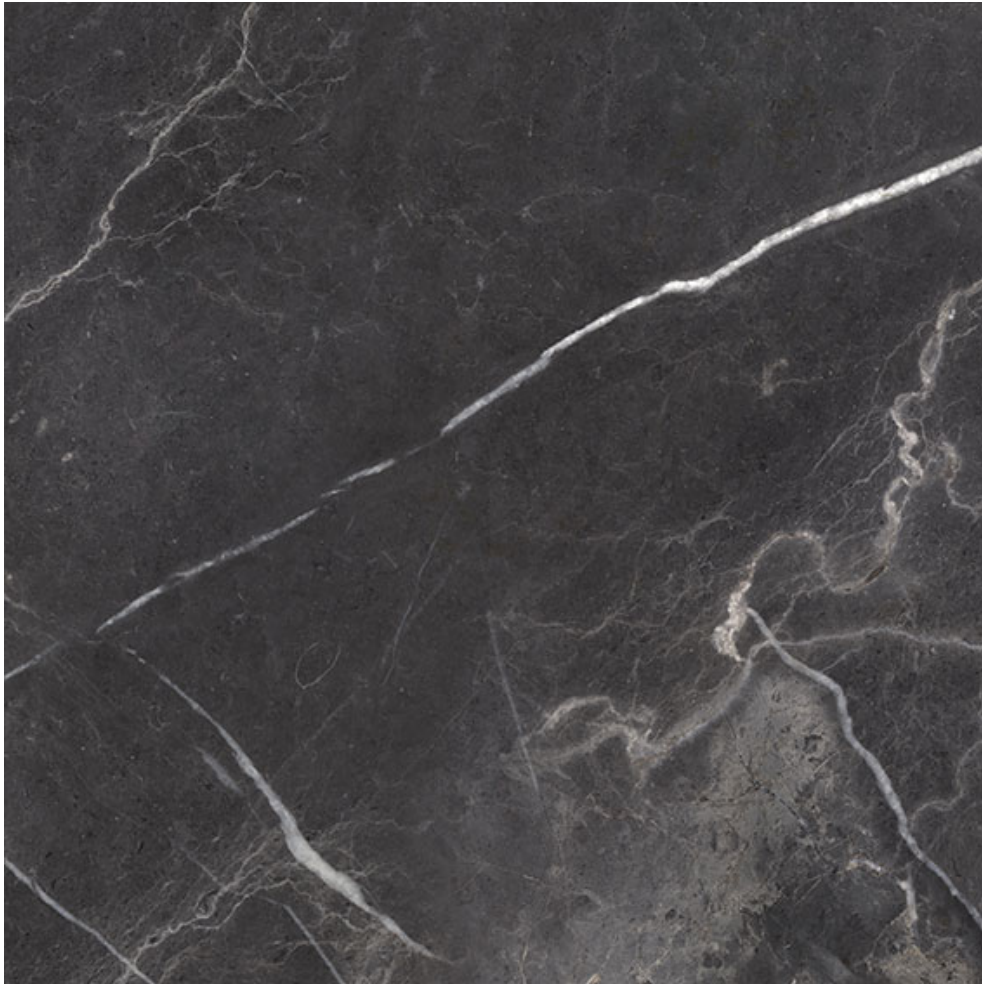

PRODUCT

ROYAL STONEWORKS 24X24 TUSCAN FORGE VEIN HONED

Stone Look | 24"x24"

TECHNICAL DATA

FINISH: Honed

LOOK: Stone Look

CODE: QUSW-TF-4H

SIZE: 24"x24"

NAME: Royal Stoneworks 24X24 Tuscan Forge Vein Honed

SERIES: Royal Stoneworks

TYPOLOGY: Porcelain

TYPE OF PIECE: Field Tile

USE: Floor and Wall

PACKING

Size	Product type	BOX			PALLET		
		pcs	sqft	lb	boxes	sqft	lb
24"x24"	Field Tile	3	11.52		42		