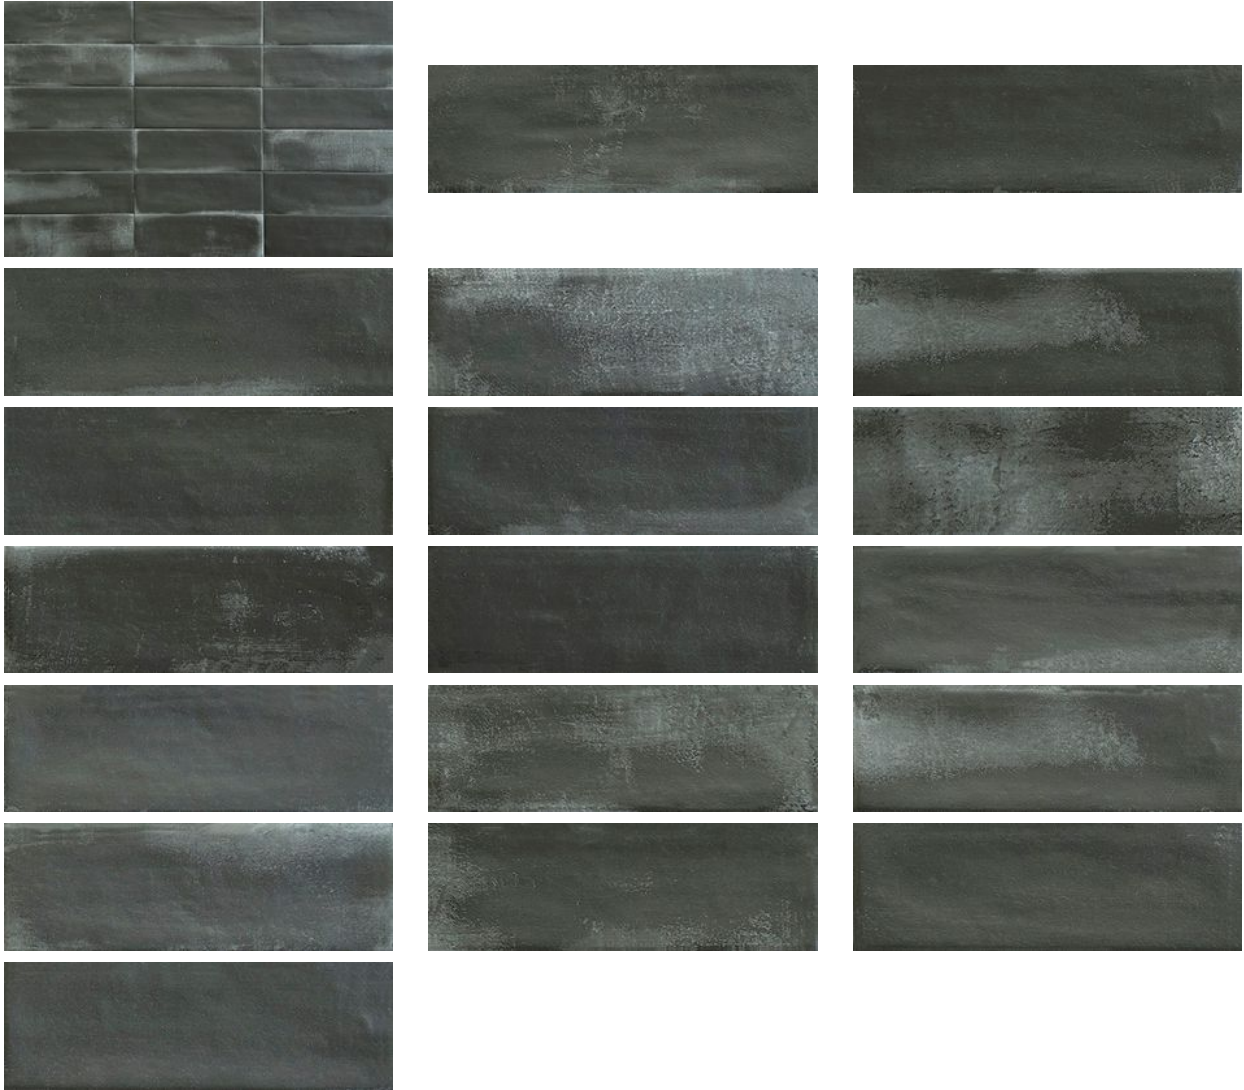

PRODUCT
ARUBA COAL MATT 2X6

Subway Tile | 2"x6"

GRAPHIC VARIETY

ROOM SCENES

TECHNICAL DATA

FINISH: Gloss
LOOK: Subway Tile
CODE: QUAU-CO-1M
SIZE: 2"x6"
NAME: Aruba Coal Matt 2x6
SERIES: Aruba
TYPOLOGY: Porcelain
TYPE OF PIECE: Field Tile
USE: Floor and Wall