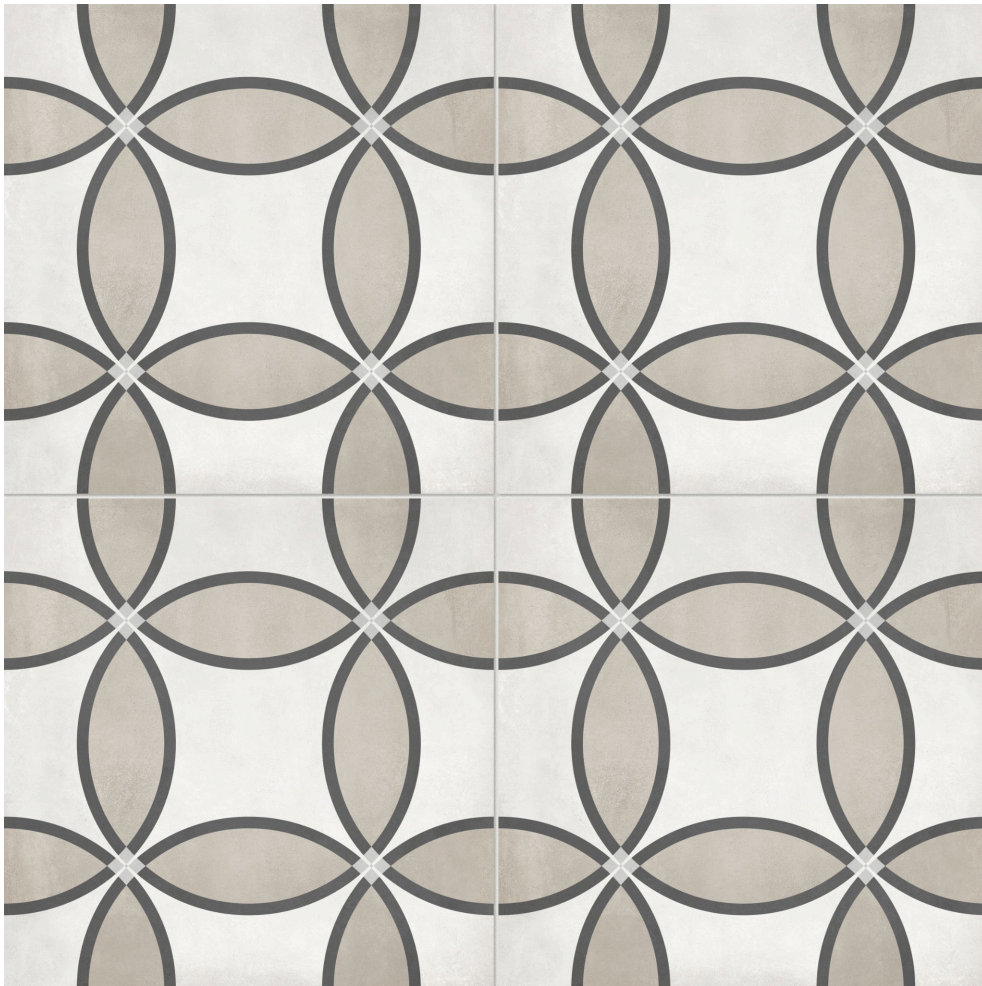

---

**PRODUCT**  
**FORM 8X8 SAND ZENITH**

---

Patterned Tiles | 8"x8"

**TECHNICAL DATA**

FINISH: Matte

LOOK: Patterned Tiles

CODE: AC4500-07620

SIZE: 8"x8"

NAME: Form 8x8 Sand Zenith

NOTES: This product is special order and cannot be cancelled, returned, or refunded.

SERIES: Form AC

TPOLOGY: Pressed Glazed Porcelain

TYPE OF PIECE: Field Tile

USE: Floor and Wall