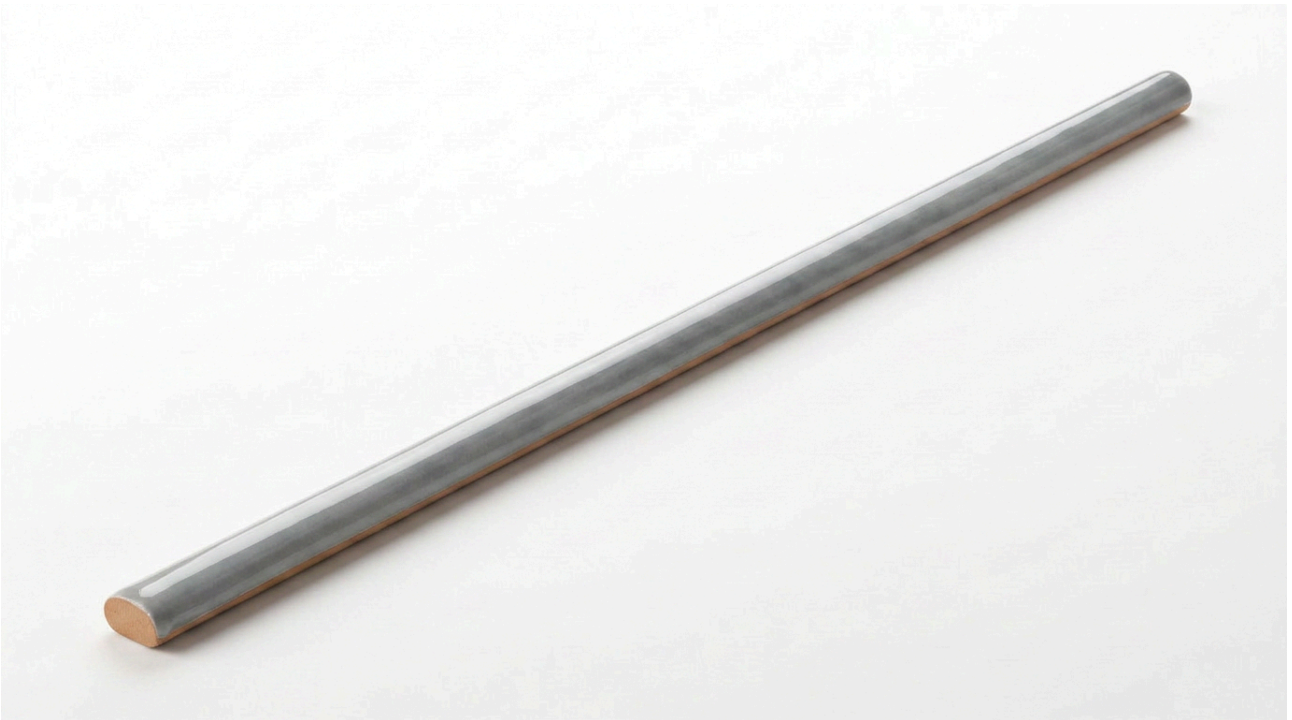

---

**PRODUCT**  
**MOROCCO GREY .39X9 TRIM**

---

Hand-crafted | .39"x9"

**TECHNICAL DATA**

FINISH: Gloss  
LOOK: Hand-crafted  
CODE: QUMO-GY-SB  
SIZE: .39"x9"  
NAME: Morocco Grey .39x9 Trim  
SERIES: Morocco  
TYPOLOGY: Porcelain  
TYPE OF PIECE: Trim  
USE: Floor and Wall