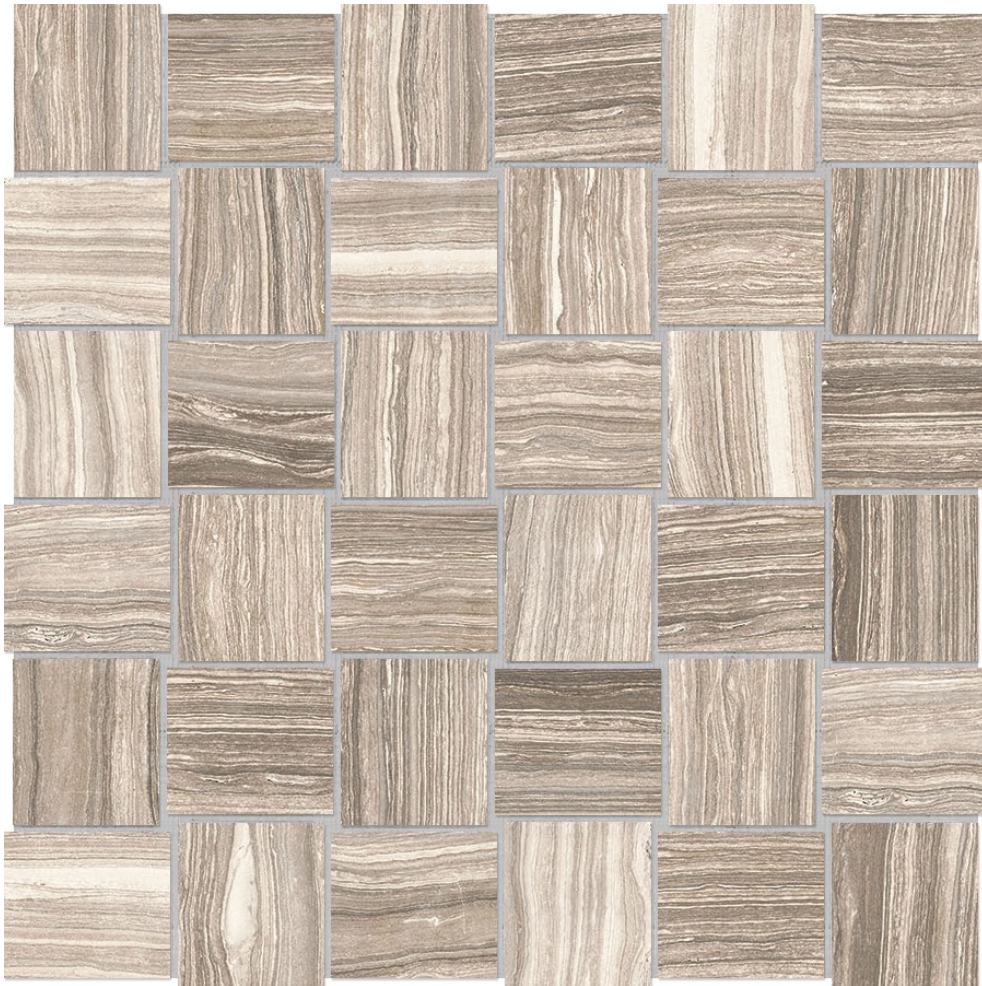

PRODUCT
2X2 CLAY BASKETWEAVE

Marble Look | 12"x12"

TECHNICAL DATA

FINISH: Matt

LOOK: Marble Look

CODE: AC4501-00830

SIZE: 12"x12"

NAME: 2x2 Clay Basketweave

NOTES: This product is special order and cannot be cancelled, returned, or refunded.

SERIES: Eramosa

TPOLOGY: Glazed Porcelain

TYPE OF PIECE: Mosaic

USE: Floor and Wall

PACKING

Size	Product type	BOX			PALLET		
		pcs	sqft	lb	boxes	sqft	lb
12"x12"	Mosaic	10	10		48		