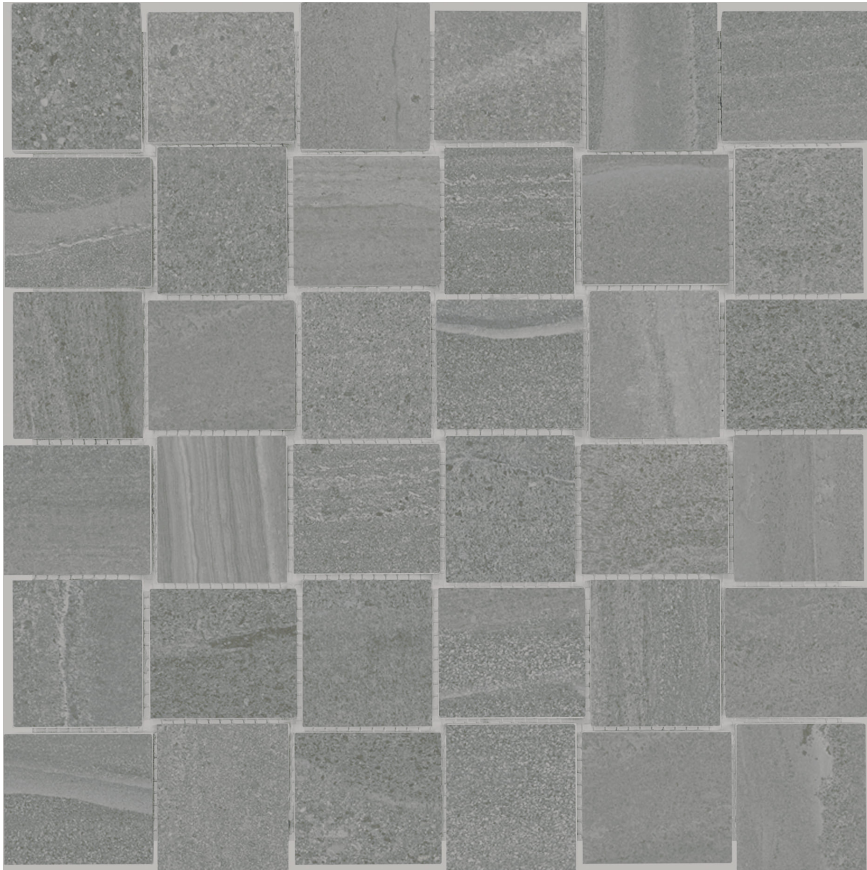

PRODUCT
DAVENPORT 2X2 MICA

Stone Look | 12"x12"

TECHNICAL DATA

FINISH: Matte

LOOK: Stone Look

CODE: AC4501-00810

SIZE: 12"x12"

NAME: Davenport 2x2 Mica

NOTES: This product is special order and cannot be cancelled, returned, or refunded.

SERIES: Davenport

TPOLOGY: Pressed Glazed Porcelain

TYPE OF PIECE: Mosaic

USE: Floor and Wall

PACKING

Size	Product type	BOX			PALLET		
		pcs	sqft	lb	boxes	sqft	lb
12"x12"	Mosaic	10	9.69		45		