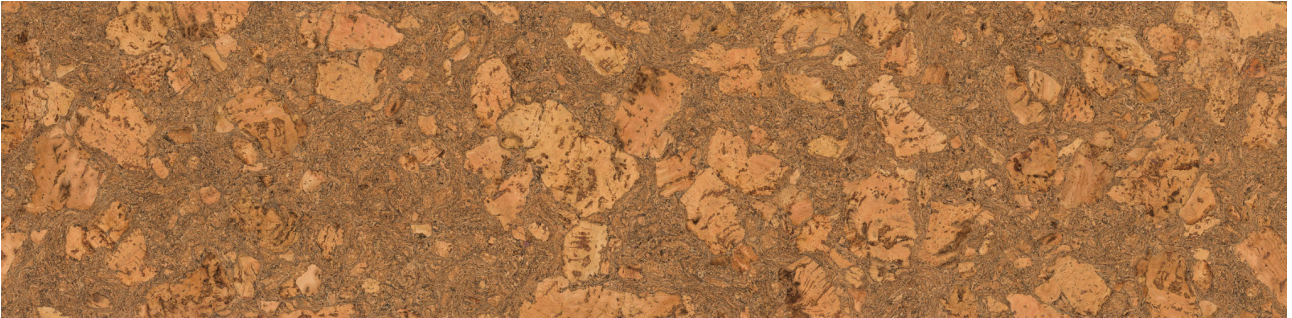

PRODUCT

CORK CLICK CAPRI

Wood Look | 12"x48,6"

DETAILS

ROOM SCENES

TECHNICAL DATA

FINISH: Matt

LOOK: Wood Look

CODE: LCCORK202009

SIZE: 12"x48,6"

NAME: Cork Click Capri

NOTES: These SKUs are special order and take approximately two weeks to deliver

SERIES: True Earth Cork Click

TPOLOGY: HDF

TYPE OF PIECE: Field Tile