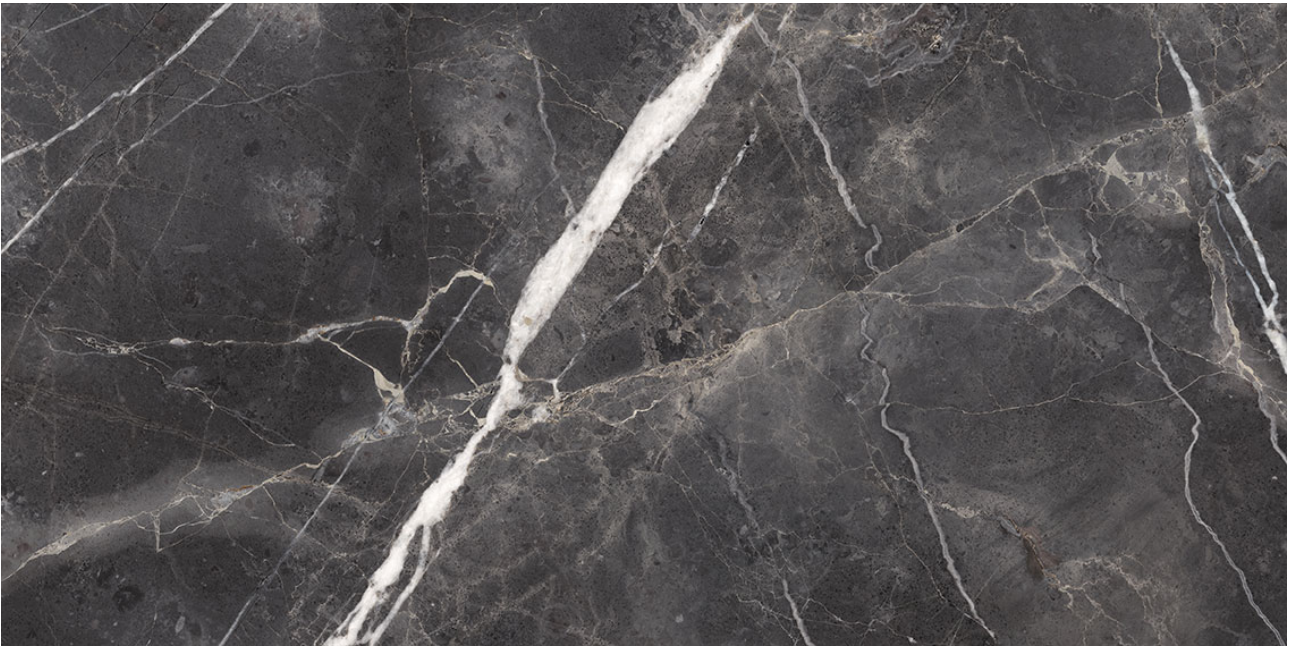

PRODUCT

ROYAL STONEWORKS 24X48 TUSCAN FORGE VEIN

POLISHED

Stone Look | 24"x48"

TECHNICAL DATA

FINISH: Polished
LOOK: Stone Look
CODE: QUSW-TF-6P
SIZE: 24"x48"
NAME: Royal Stoneworks 24X48 Tuscan Forge Vein Polished
SERIES: Royal Stoneworks
TYPOLOGY: Porcelain
TYPE OF PIECE: Field Tile
USE: Floor and Wall