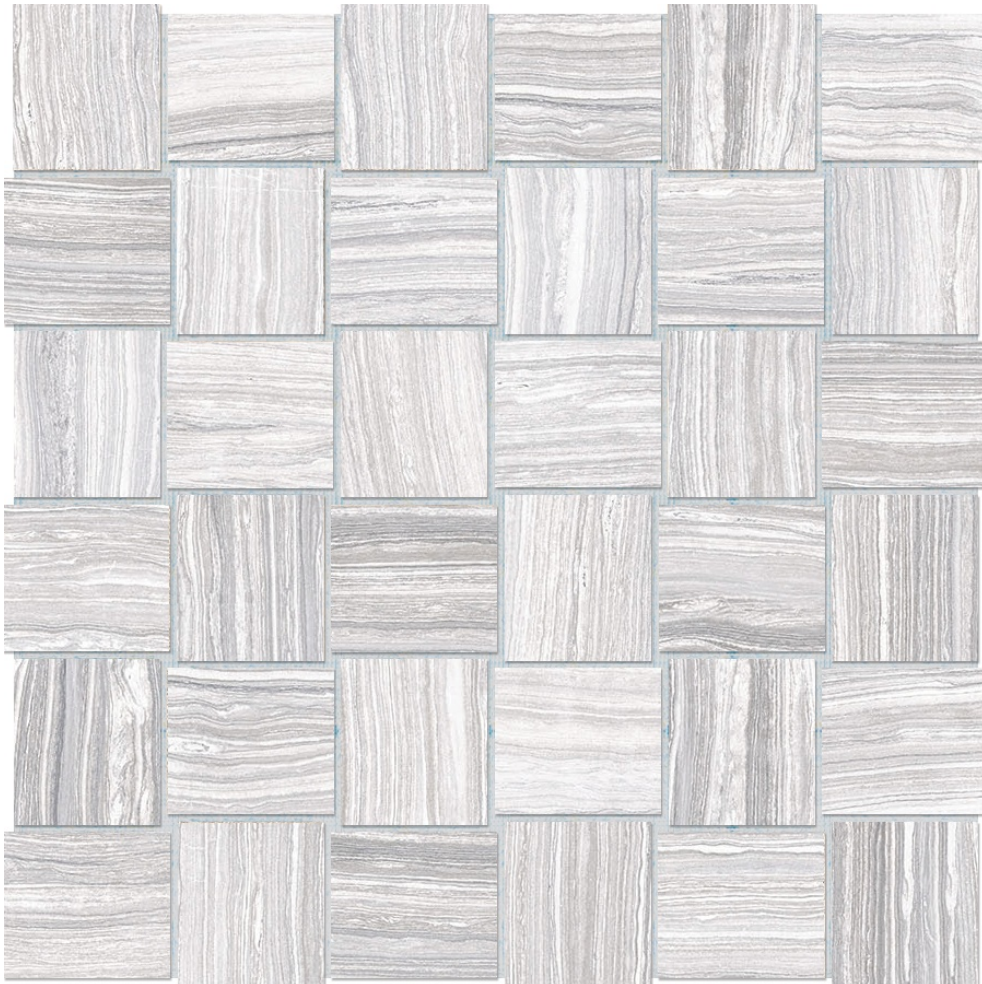

---

**PRODUCT**  
**2X2 ICE BASKETWEAVE**

---

Marble Look | 12"x12"

**TECHNICAL DATA**

FINISH: Matt

LOOK: Marble Look

CODE: AC4501-00840

SIZE: 12"x12"

NAME: 2x2 Ice Basketweave

NOTES: This product is special order and cannot be cancelled, returned, or refunded.

SERIES: Eramosa

TPOLOGY: Glazed Porcelain

TYPE OF PIECE: Mosaic

USE: Floor and Wall