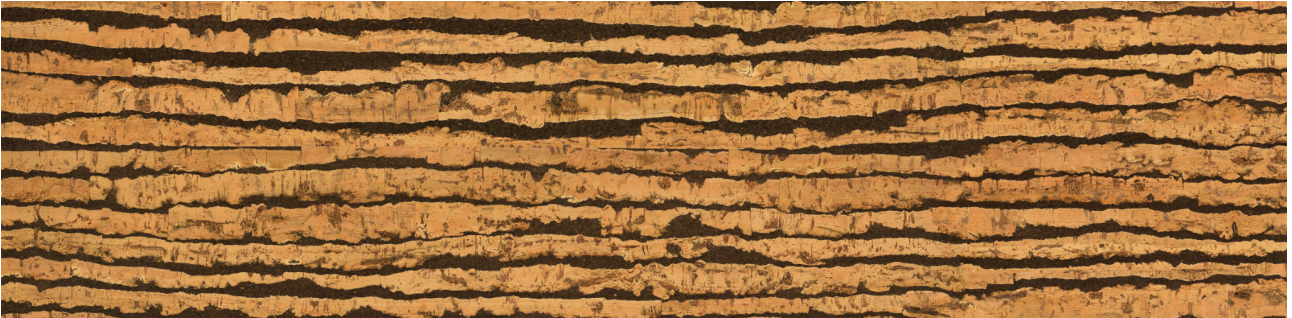

---

**PRODUCT**  
**CORK CLICK LANZAROTE**

---

Wood Look | 12"x48,6"

**TECHNICAL DATA**

**FINISH:** Matt  
**LOOK:** Wood Look  
**CODE:** LCCORK202011  
**SIZE:** 12"x48,6"  
**NAME:** Cork Click Lanzarote  
**NOTES:** These SKUs are special order and take approximately two weeks to deliver  
**SERIES:** True Earth Cork Click  
**TPOLOGY:** HDF  
**TYPE OF PIECE:** Field Tile  
**USE:** Floor only