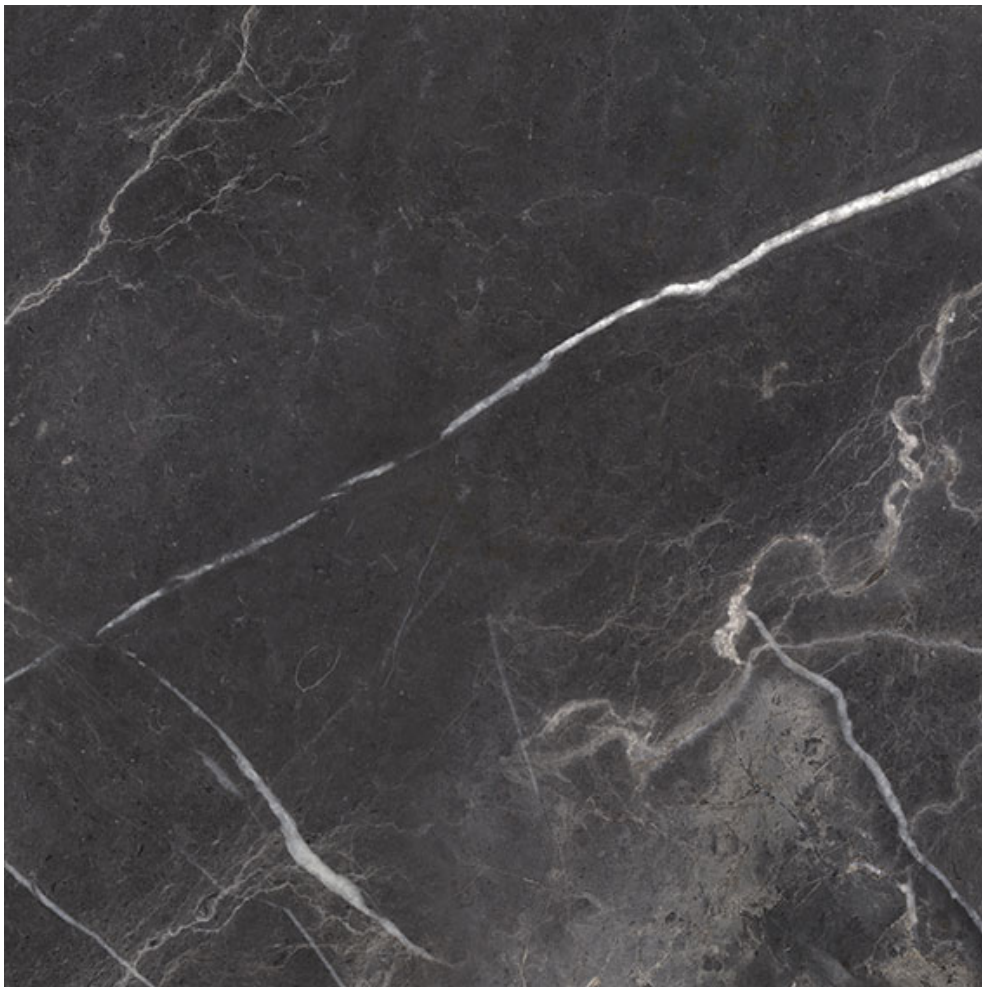

PRODUCT

ROYAL STONEWORKS 24X24 TUSCAN FORGE VEIN

POLISHED

Stone Look | 24"x24"

TECHNICAL DATA

FINISH: Polished
LOOK: Stone Look
CODE: QUSW-TF-4P
SIZE: 24"x24"
NAME: Royal Stoneworks 24X24 Tuscan Forge Vein Polished
SERIES: Royal Stoneworks
TYPOLOGY: Porcelain
TYPE OF PIECE: Field Tile
USE: Floor and Wall