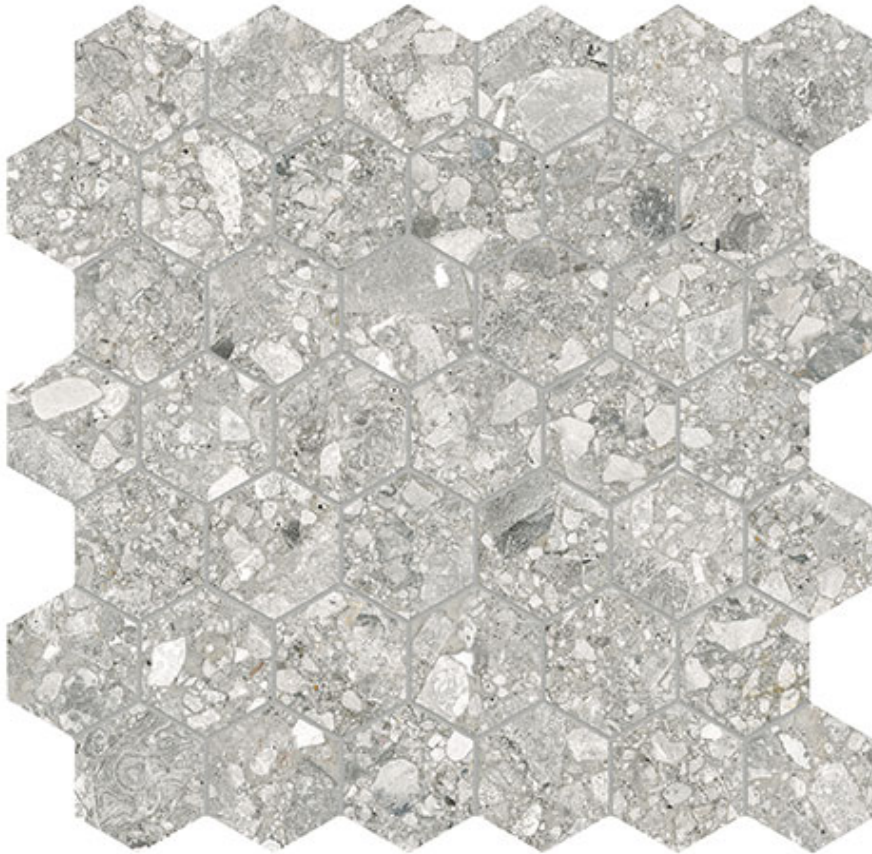

PRODUCT

ROYAL STONEWORKS 2\'' REGAL FOSSIL VEIN HEX

Stone Look | 12"x12"

TECHNICAL DATA

FINISH: Matt
LOOK: Stone Look
CODE: QUSW-RF-HX
SIZE: 12"x12"
NAME: Royal Stoneworks 2" Regal Fossil Vein Hex
SERIES: Royal Stoneworks
TYPOLOGY: Porcelain
TYPE OF PIECE: Mosaic
USE: Floor and Wall