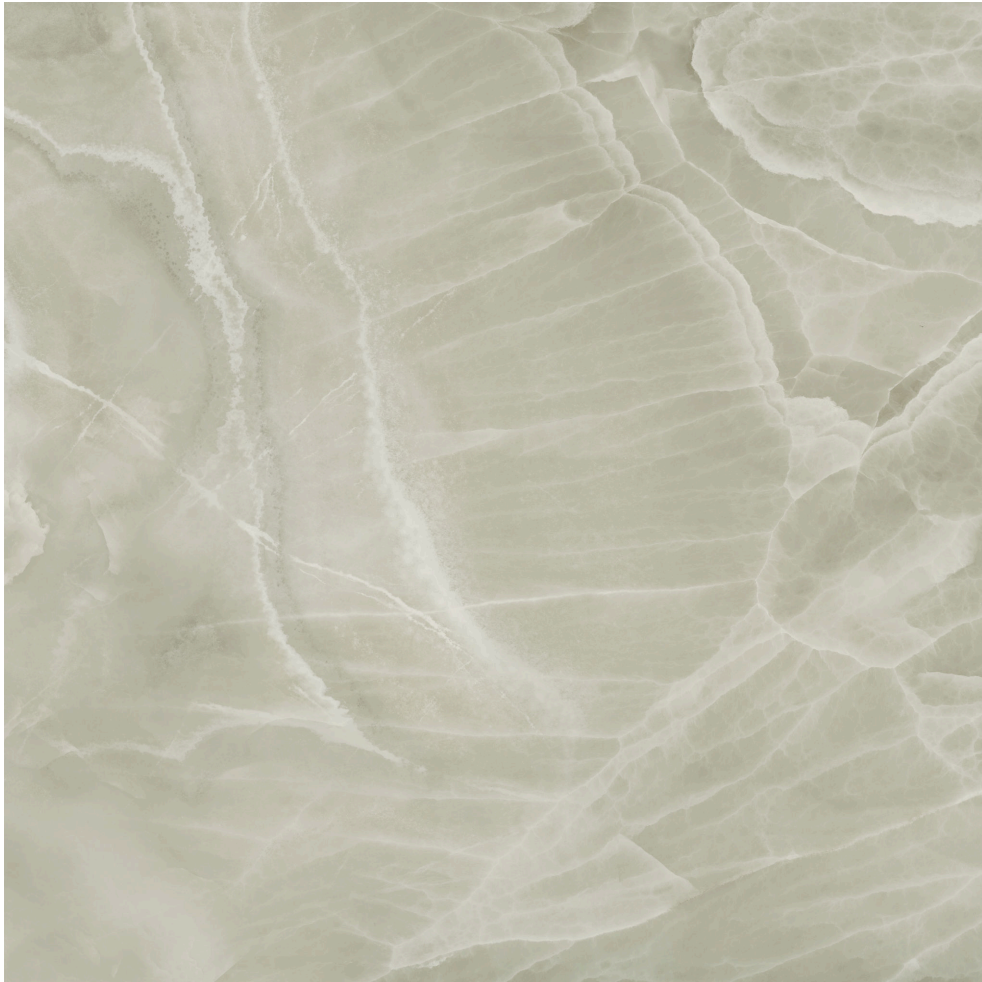

---

**PRODUCT**

**LUSTRA 48X48 ONYX SAGE HONED**

---

Marble Look | 48"x48"

**TECHNICAL DATA**

FINISH: Honed

LOOK: Marble Look

CODE: AC8500-01550

SIZE: 48"x48"

NAME: Lustra 48x48 Onyx Sage Honed

NOTES: This product is special order and cannot be cancelled, returned, or refunded.

SERIES: Lustra

TPOLOGY: Colorsync Porcelain

TYPE OF PIECE: Field Tile