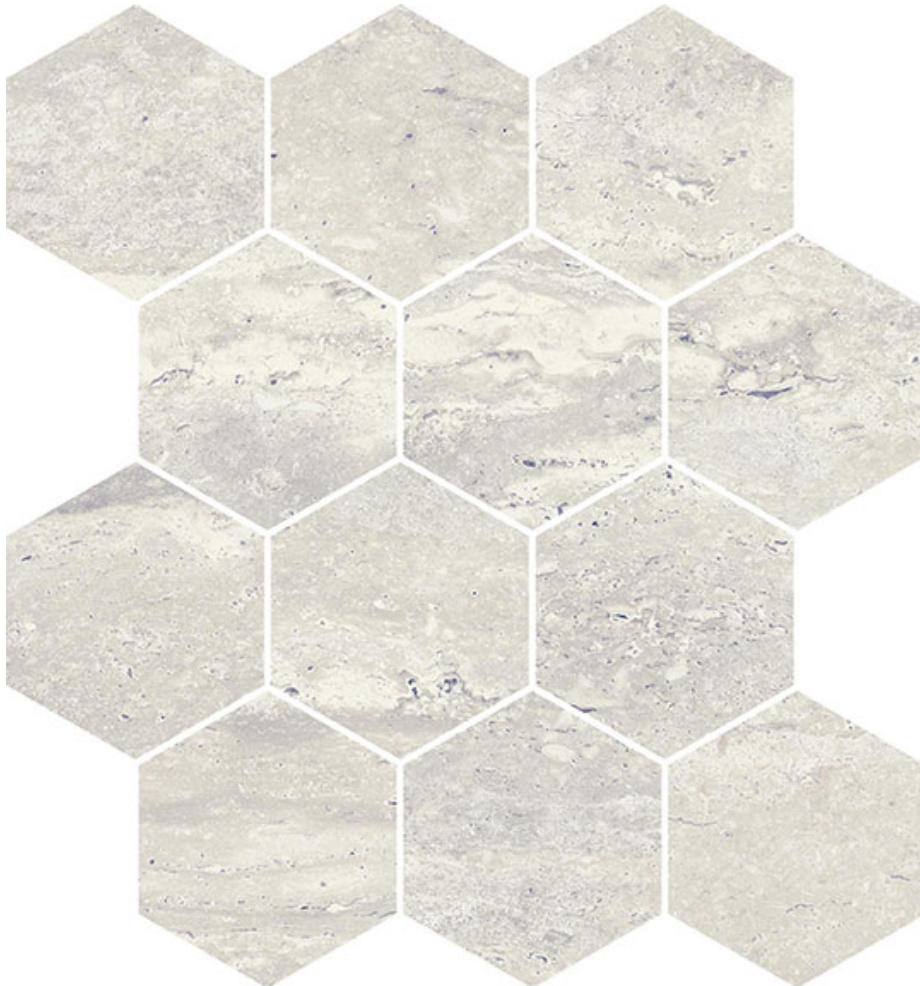

PRODUCT

SATURNIA 3X3 HEX ROMAN MATTE

Marble Look | 9"x11"

GRAPHIC VARIETY

ROOM SCENES

TECHNICAL DATA

FINISH: Matt
LOOK: Marble Look
CODE: QUSA-RO-HM
SIZE: 9"x11"
NAME: Saturnia 3x3 Hex Roman Matte
NOTES: Proudly made in the USA
SERIES: Saturnia
TYPOLOGY: Porcelain
TYPE OF PIECE: Mosaic
USE: Floor and Wall