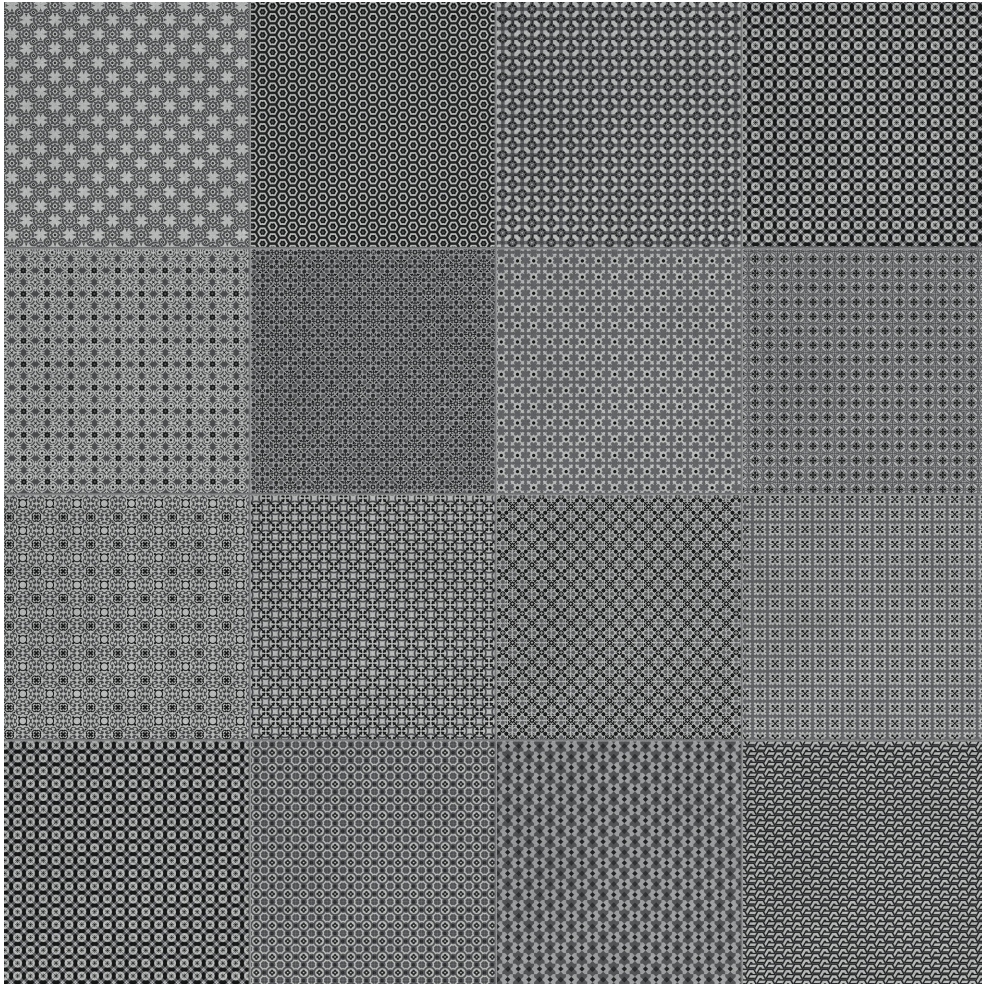

## TAPESTRI 8X8 SILK BLEND

---

Multi-Look Mosaics | 8"x8"

**TECHNICAL DATA**

FINISH: Matte

LOOK: Multi-Look Mosaics

CODE: AC4500-09790

SIZE: 8"x8"

NAME: Tapestri 8x8 Silk Blend

NOTES: This product is special order and cannot be cancelled, returned, or refunded.

SERIES: Tapestri

TPOLOGY: Pressed Glazed Porcelain

TYPE OF PIECE: Field Tile

USE: Floor and Wall