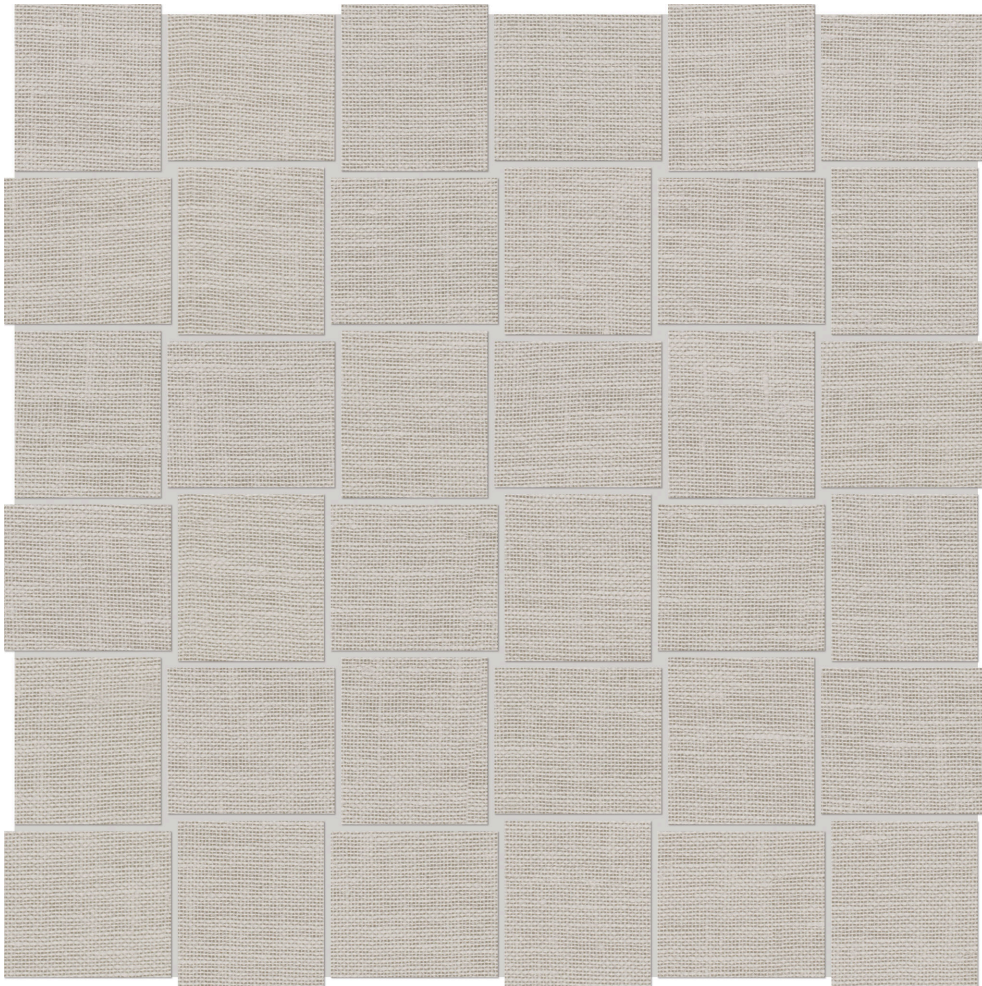

# FABRIKA 2X2 BASKETWEAVE DAMASCUS SILK MATTE

---

Textured Look | 12"x12"

**TECHNICAL DATA**

FINISH: Matt  
LOOK: Textured Look  
CODE: QUFA-DA-2X2  
SIZE: 12"x12"  
NAME: Fabrika 2X2 Basketweave Damascus Silk Matte  
SERIES: Fabrika  
TYPOLOGY: Porcelain  
TYPE OF PIECE: Mosaic  
USE: Floor and Wall