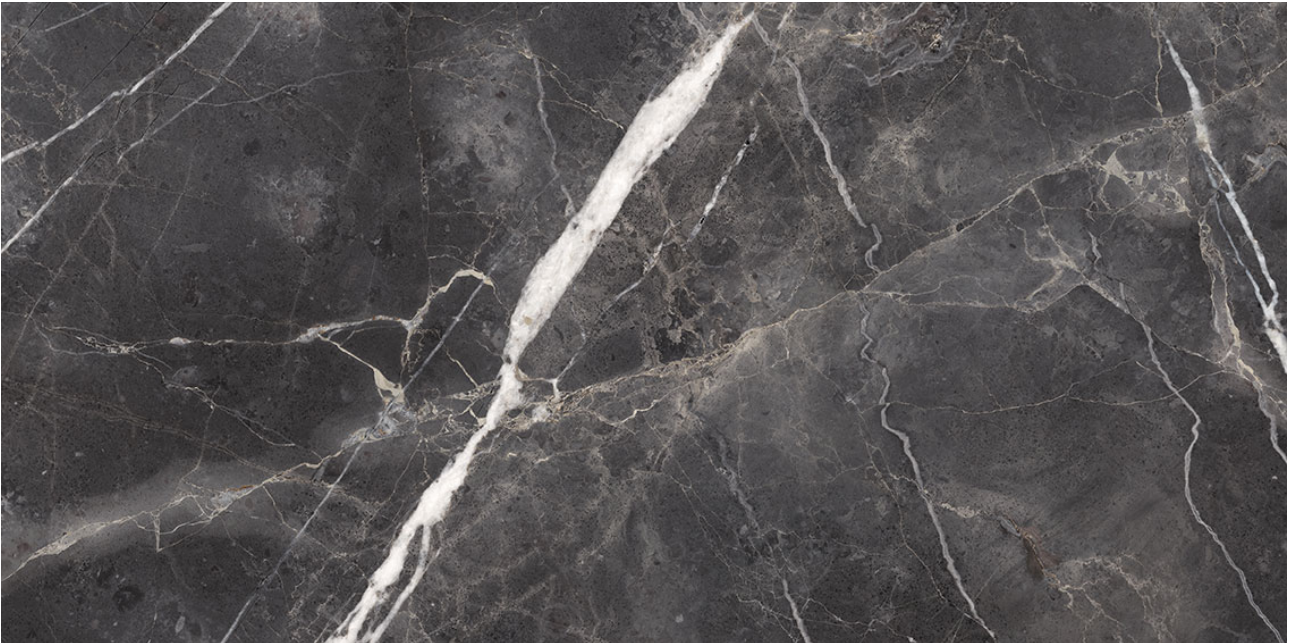

PRODUCT

ROYAL STONeworks 24X48 TUSCAN FORGE VEIN HONED

Stone Look | 24"x48"

TECHNICAL DATA

FINISH: Honed

LOOK: Stone Look

CODE: QUSW-TF-6H

SIZE: 24"x48"

NAME: Royal Stoneworks 24X48 Tuscan Forge Vein Honed

SERIES: Royal Stoneworks

TYPOLOGY: Porcelain

TYPE OF PIECE: Field Tile

USE: Floor and Wall

PACKING

Size	Product type	BOX			PALLET		
		pcs	sqft	lb	boxes	sqft	lb
24"x48"	Field Tile	2	15.39		32		