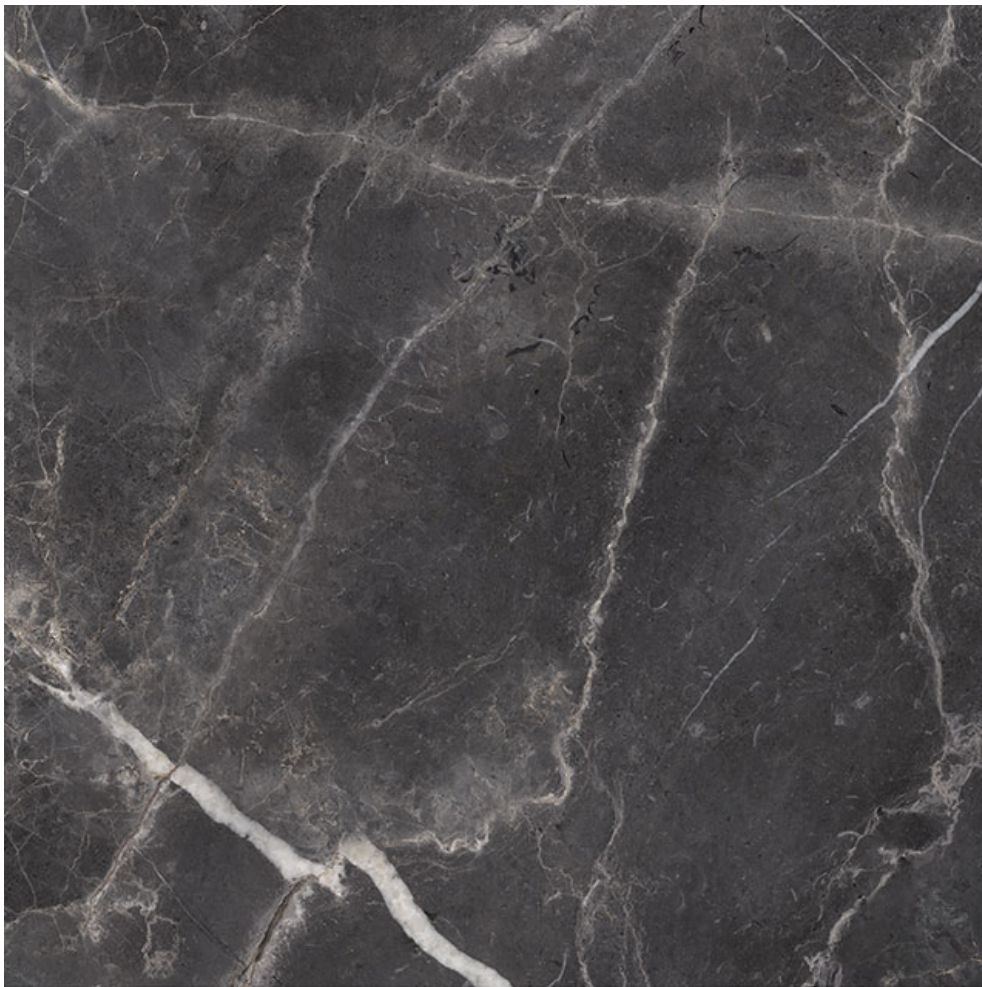

---

**PRODUCT**

**ROYAL STONEWORKS 36X36 TUSCAN FORGE VEIN**

**POLISHED**

---

Stone Look | 36"x36"

**TECHNICAL DATA**

FINISH: Polished  
LOOK: Stone Look  
CODE: QUSW-TF-7P  
SIZE: 36"x36"  
NAME: Royal Stoneworks 36X36 Tuscan Forge Vein Polished  
SERIES: Royal Stoneworks  
TYPOLOGY: Porcelain  
TYPE OF PIECE: Field Tile  
USE: Floor and Wall