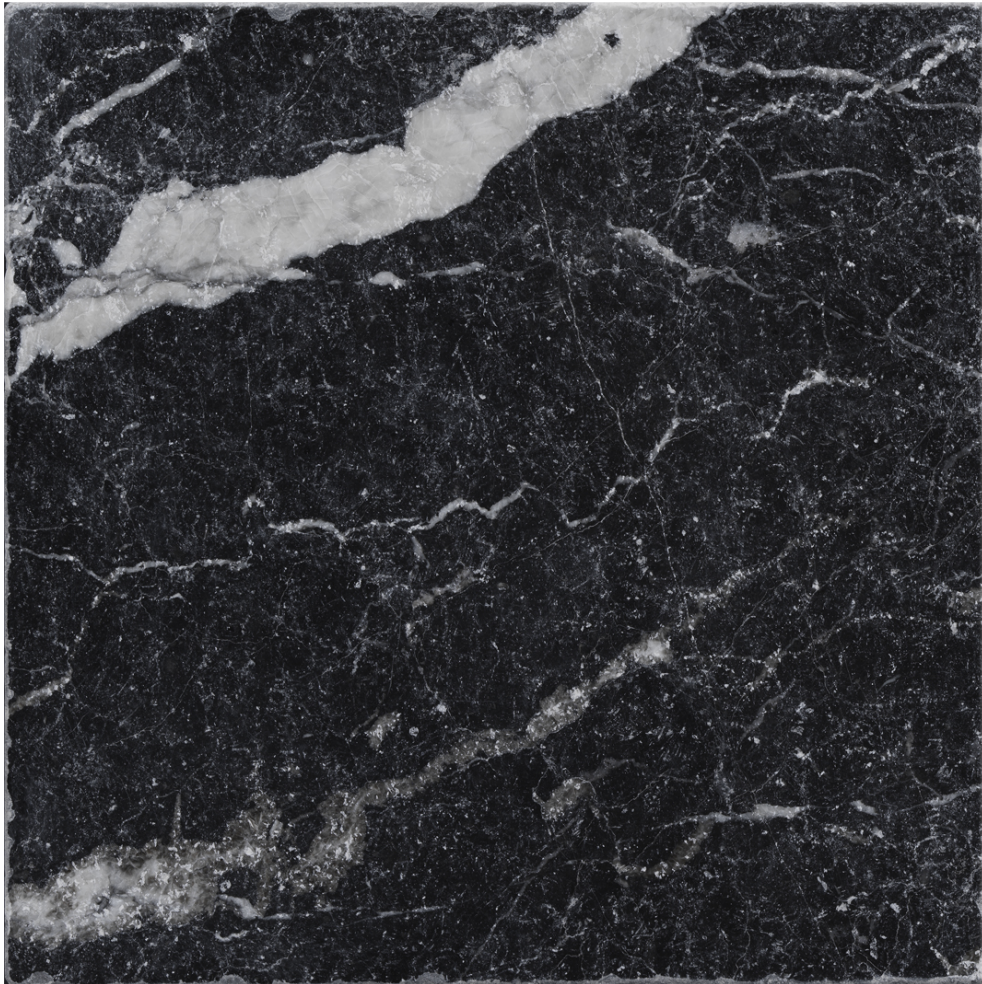

PRODUCT
OBSESSION 10X10 NERO

Marble Look | 10"x10"

ROOM SCENES

TECHNICAL DATA

FINISH: Matt
LOOK: Marble Look
CODE: QUOB-NE-3
SIZE: 10"x10"
NAME: Obsession 10x10 Nero
NOTES: 22 graphic variations
SERIES: Obsession
TYPOLOGY: Glazed Porcelain
TYPE OF PIECE: Field Tile
USE: Floor and Wall