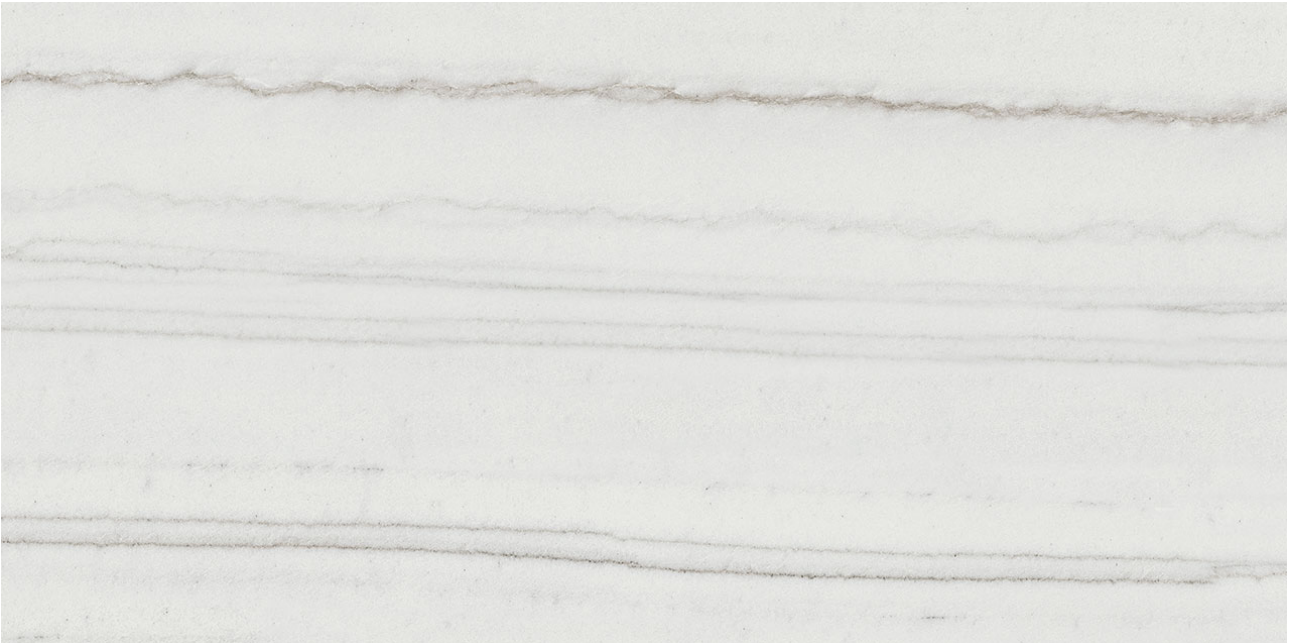

---

**PRODUCT**

**ROYAL STONWORKS 12X24 TUSCAN WHITE VEIN HONED**

---

Stone Look | 12"x24"

**TECHNICAL DATA**

FINISH: Honed  
LOOK: Stone Look  
CODE: QUSW-TW-5H  
SIZE: 12"x24"  
NAME: Royal Stoneworks 12X24 Tuscan White Vein Honed  
SERIES: Royal Stoneworks  
TYPOLOGY: Porcelain  
TYPE OF PIECE: Field Tile  
USE: Floor and Wall