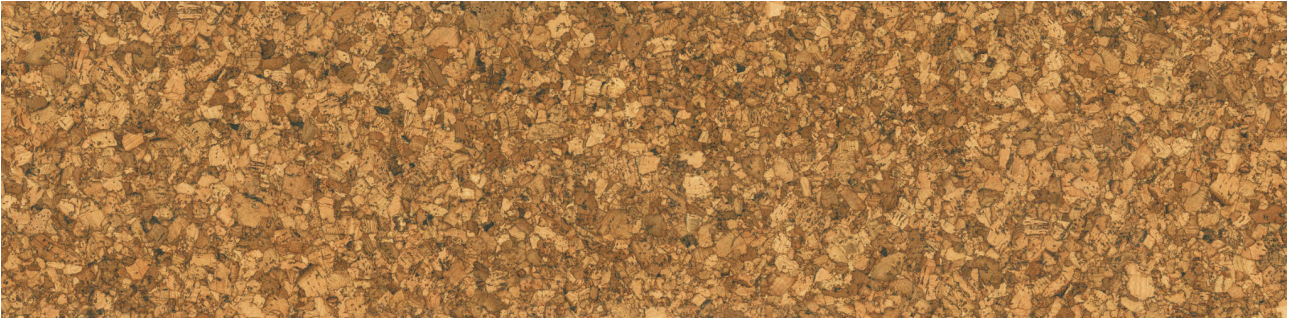

## CORK CLICK PICO

---

Wood Look | 12"x48,6"

**ROOM SCENES**

**TECHNICAL DATA**

**FINISH:** Matt  
**LOOK:** Wood Look  
**CODE:** LCCORK202010  
**SIZE:** 12"x48,6"  
**NAME:** Cork Click Pico  
**NOTES:** These SKUs are special order and take approximately two weeks to deliver  
**SERIES:** True Earth Cork Click  
**TPOLOGY:** HDF  
**TYPE OF PIECE:** Field Tile  
**USE:** Floor only