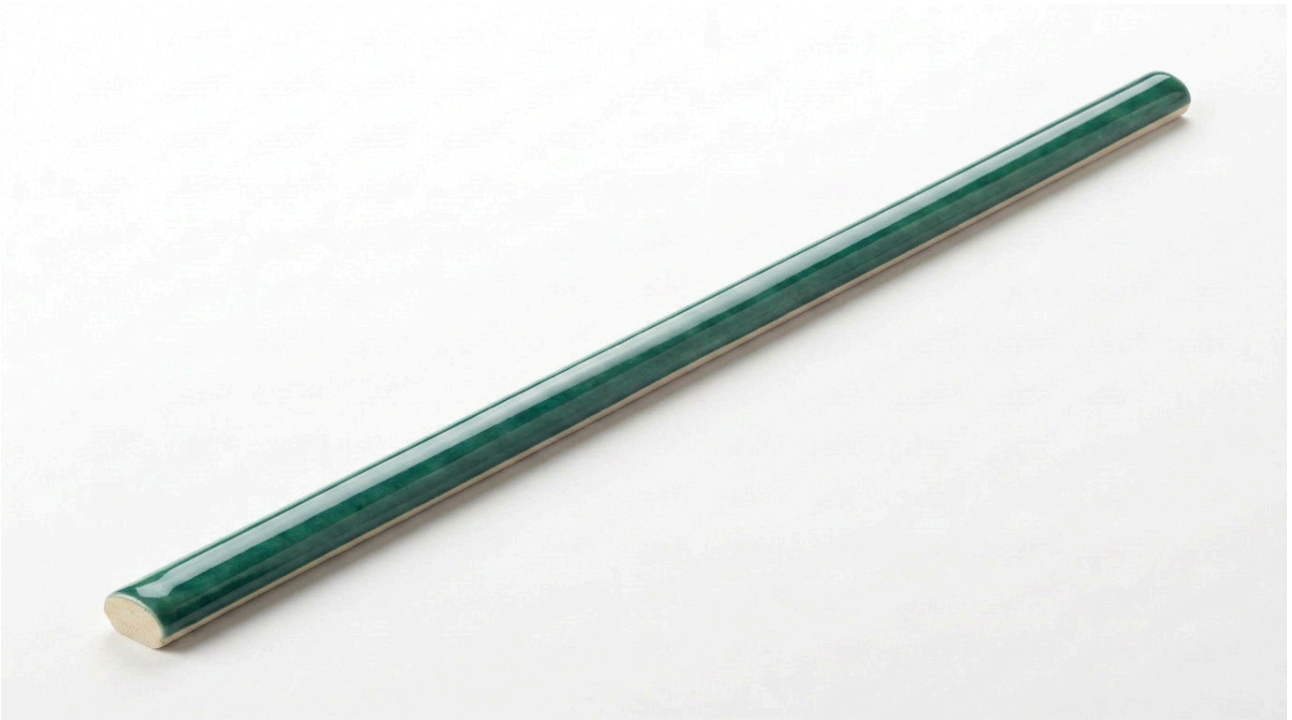

---

**PRODUCT**  
**MOROCCO GREEN .39X9 TRIM**

---

Hand-crafted | .39"x9"

**TECHNICAL DATA**

FINISH: Gloss  
LOOK: Hand-crafted  
CODE: QUMO-GR-SB  
SIZE: .39"x9"  
NAME: Morocco Green .39x9 Trim  
SERIES: Morocco  
TYPOLOGY: Porcelain  
TYPE OF PIECE: Trim  
USE: Floor and Wall