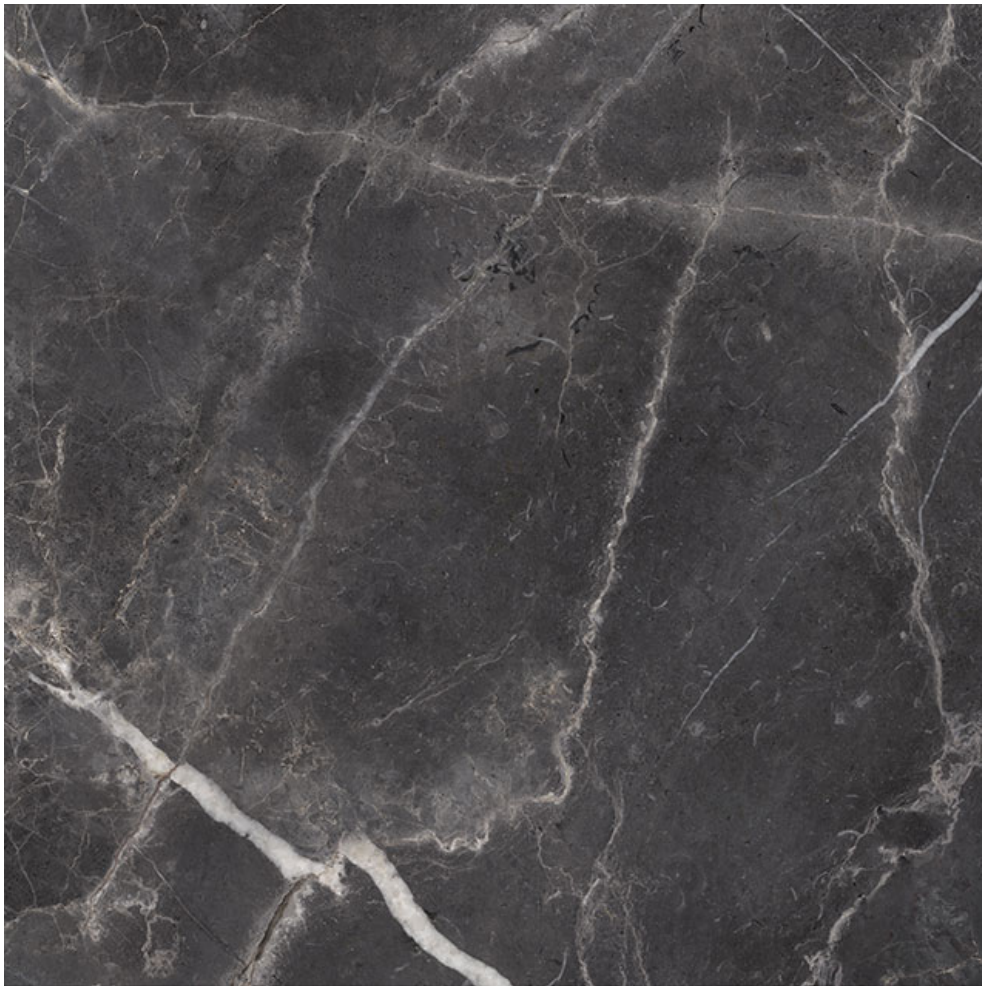

# ROYAL STONEWORKS 36X36 TUSCAN FORGE VEIN HONED

---

Stone Look | 36"x36"

**TECHNICAL DATA**

FINISH: Honed

LOOK: Stone Look

CODE: QUSW-TF-7H

SIZE: 36"x36"

NAME: Royal Stoneworks 36X36 Tuscan Forge Vein Honed

SERIES: Royal Stoneworks

TYPOLOGY: Porcelain

TYPE OF PIECE: Field Tile

USE: Floor and Wall

**PACKING**

Size	Product type	BOX			PALLET		
		pcs	sqft	lb	boxes	sqft	lb
36"x36"	Field Tile	2	17.32		30		