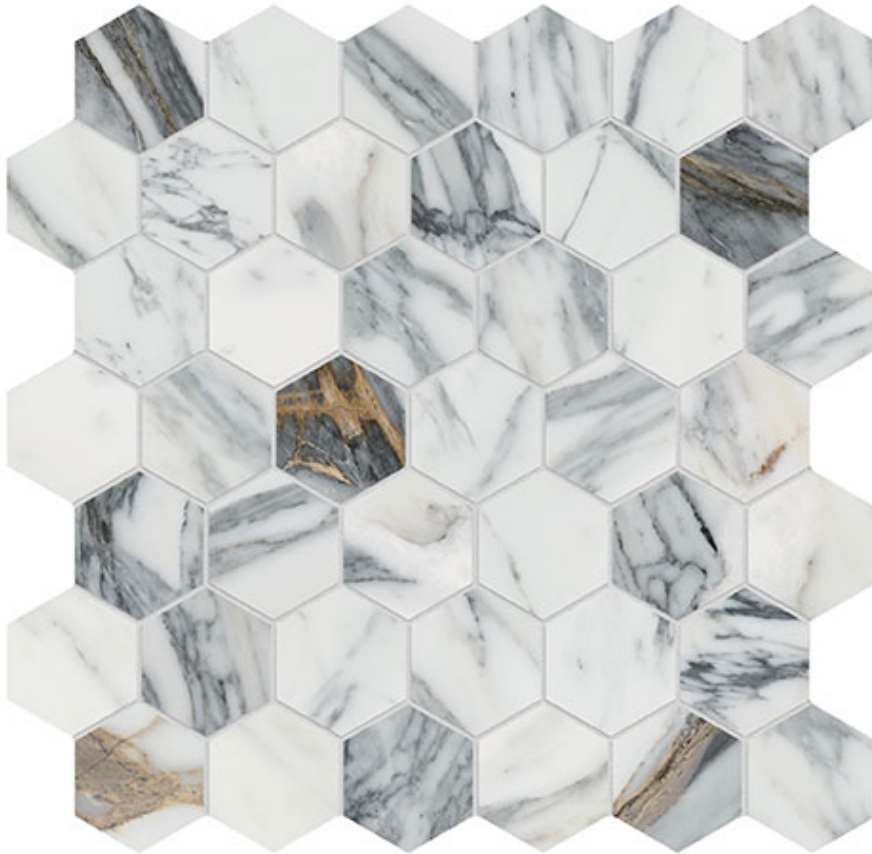

PRODUCT

ROYAL STONEWORKS 2\ " REGAL WHITE VEIN HEX

Stone Look | 12"x12"

TECHNICAL DATA

FINISH: Honed
LOOK: Stone Look
CODE: QUSW-RW-HX
SIZE: 12"x12"
NAME: Royal Stoneworks 2" Regal White Vein Hex
SERIES: Royal Stoneworks
TYPOLOGY: Porcelain
TYPE OF PIECE: Mosaic
USE: Floor and Wall