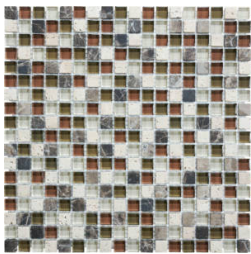


SERIES GLASS STONE

Multi-Look Mosaics

PRODUCTS

12"x14"
Linear Bamboo Mosaic

12"x14"
Linear Cabernet Mosaic

12"x14"
Linear Cappuccino Mosaic

12"x14"
Linear Creme Brulee Mosaic

12"x14"
Linear Iceland Mosaic

12"x14"
Linear Midnight Mosaic

12"x14"
Linear Spa Mosaic

12"x14"
Linear Waterfall Mosaic

12"x12"
5/8X5/8 Bamboo Mosaic

12"x12"
5/8X5/8 Cabernet Mosaic

12"x12"
5/8X5/8 Cappuccino Mosaic

12"x12"
5/8X5/8 Creme Brulee Mosaic

12"x12"
5/8X5/8 Iceland Mosaic

12"x12"
5/8X5/8 Midnight Mosaic

12"x12"
5/8X5/8 Spa Mosaic

12"x12"
5/8X5/8 Waterfall Mosaic

ROOM SCENES

PACKING

Size	Product type	BOX			PALLET		
		pcs	sqft	lb	boxes	sqft	lb
12"x14"	Mosaic	10	10		36		
12"x12"	Mosaic	10	10		36		