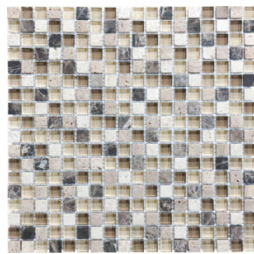


SERIES GLASS STONE

Multi-Look Mosaics

PRODUCTS

12"x14"
Linear Bamboo Mosaic

12"x14"
Linear Cabernet Mosaic

12"x14"
Linear Cappuccino Mosaic

12"x14"
Linear Creme Brulee Mosaic

12"x14"
Linear Iceland Mosaic

12"x14"
Linear Midnight Mosaic

12"x14"
Linear Spa Mosaic

12"x14"
Linear Waterfall Mosaic

12"x12"
5/8X5/8 Bamboo Mosaic

12"x12"
5/8X5/8 Cabernet Mosaic

12"x12"
5/8X5/8 Cappuccino Mosaic

12"x12"
5/8X5/8 Creme Brulee Mosaic

12"x12"
5/8X5/8 Iceland Mosaic

12"x12"
5/8X5/8 Midnight Mosaic

12"x12"
5/8X5/8 Spa Mosaic

12"x12"
5/8X5/8 Waterfall Mosaic

ROOM SCENES

PACKING

Size	Product type	BOX			PALLET		
		pcs	sqft	lb	boxes	sqft	lb
12"x14"	Mosaic	10	10		36		
12"x12"	Mosaic	10	10		36		