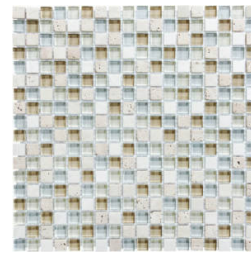


SERIES GLASS STONE

Multi-Look Mosaics

PRODUCTS

12"x14"
Linear Bamboo Mosaic

12"x14"
Linear Cabernet Mosaic

12"x14"
Linear Cappuccino Mosaic

12"x14"
Linear Creme Brulee Mosaic

12"x14"
Linear Iceland Mosaic

12"x14"
Linear Midnight Mosaic

12"x14"
Linear Spa Mosaic

12"x14"
Linear Waterfall Mosaic

12"x12"
5/8X5/8 Bamboo Mosaic

12"x12"
5/8X5/8 Cabernet Mosaic

12"x12"
5/8X5/8 Cappuccino Mosaic

12"x12"
5/8X5/8 Creme Brulee Mosaic

12"x12"
5/8X5/8 Iceland Mosaic

12"x12"
5/8X5/8 Midnight Mosaic

12"x12"
5/8X5/8 Spa Mosaic

12"x12"
5/8X5/8 Waterfall Mosaic

ROOM SCENES

PACKING

Size	Product type	BOX			PALLET		
		pcs	sqft	lb	boxes	sqft	lb
12"x14"	Mosaic	10	10		36		
12"x12"	Mosaic	10	10		36		