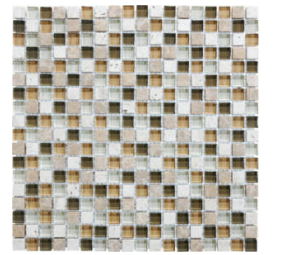


SERIES GLASS STONE

Multi-Look Mosaics

PRODUCTS

12"x14"
Linear Bamboo Mosaic

12"x14"
Linear Cabernet Mosaic

12"x14"
Linear Cappuccino Mosaic

12"x14"
Linear Creme Brulee Mosaic

12"x14"
Linear Iceland Mosaic

12"x14"
Linear Midnight Mosaic

12"x14"
Linear Spa Mosaic

12"x14"
Linear Waterfall Mosaic

12"x12"
5/8X5/8 Bamboo Mosaic

12"x12"
5/8X5/8 Cabernet Mosaic

12"x12"
5/8X5/8 Cappuccino Mosaic

12"x12"
5/8X5/8 Creme Brulee Mosaic

12"x12"
5/8X5/8 Iceland Mosaic

12"x12"
5/8X5/8 Midnight Mosaic

12"x12"
5/8X5/8 Spa Mosaic

12"x12"
5/8X5/8 Waterfall Mosaic

ROOM SCENES

PACKING

Size	Product type	BOX			PALLET		
		pcs	sqft	lb	boxes	sqft	lb
12"x14"	Mosaic	10	10		36		
12"x12"	Mosaic	10	10		36		