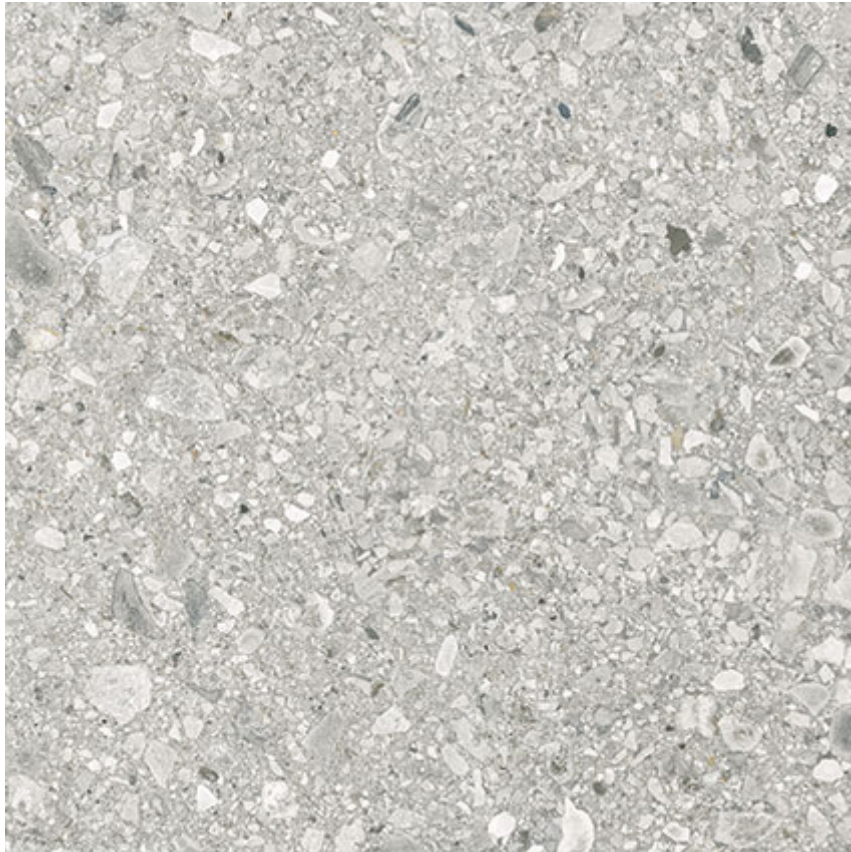

PRODUCT

ROYAL STONEWORKS 24X24 REGAL FOSSIL VEIN ORG

Stone Look | 24"x24"

TECHNICAL DATA

FINISH: Matt
LOOK: Stone Look
CODE: QUSW-RF-40
SIZE: 24"x24"
NAME: Royal Stoneworks 24X24 Regal Fossil Vein Org
SERIES: Royal Stoneworks
TYPOLOGY: Porcelain
TYPE OF PIECE: Field Tile
USE: Floor and Wall