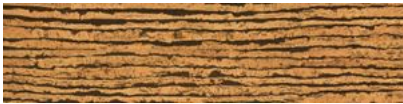

SERIES

TRUE EARTH CORK CLICK

Wood Look

PRODUCTS

12"x48,6"
Cork Click Capri

12"x48,6"
Cork Click Comino

12"x48,6"
Cork Click Corvo

12"x48,6"
Cork Click Lanzarote

12"x48,6"
Cork Click Linosa

12"x48,6"
Cork Click Pianosa

12"x48,6"
Cork Click Pico

12"x48,6"
Cork Click Santorino

12"x48,6"
Cork Click Stromboli

12"x48,6"
Cork Click Tremiti

12"x48,6"
Cork Click Ventre

12"x48,6"
Cork Click Vivara