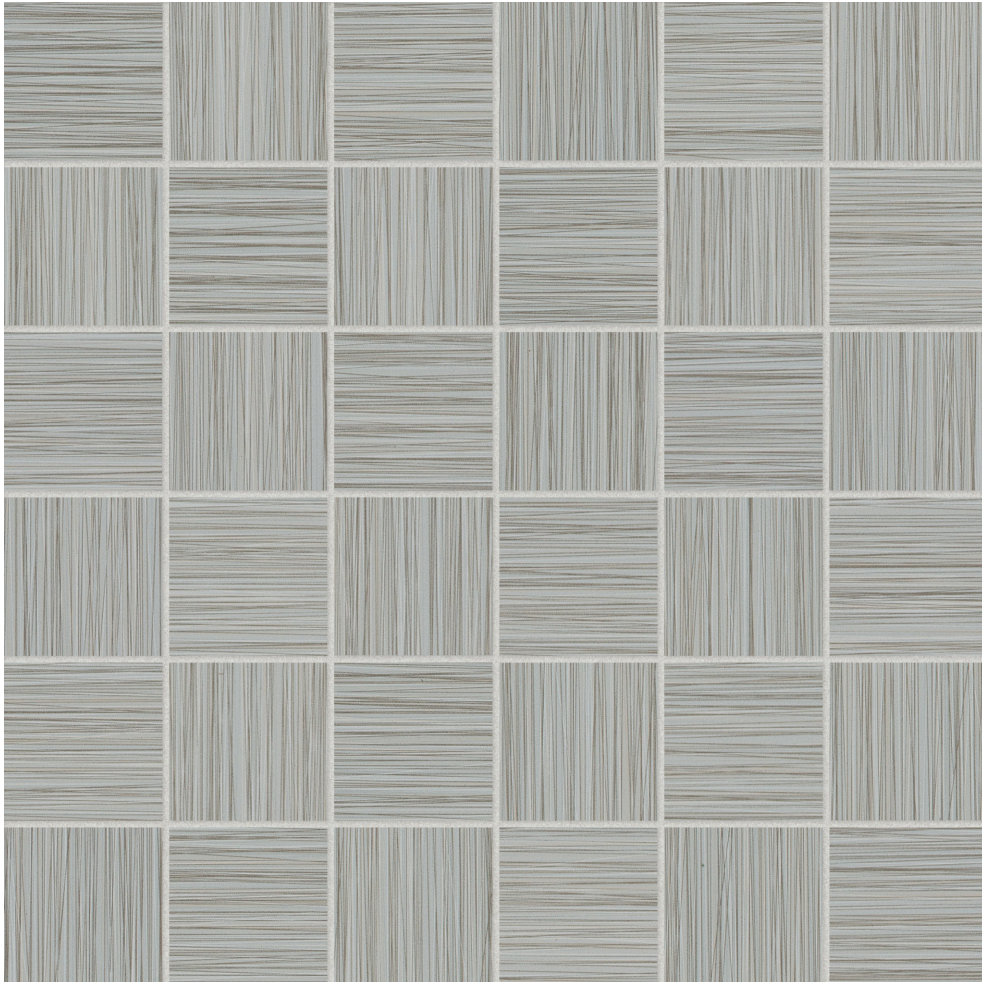

PRODUCT

ZERA ANNEX 2X2 SILVER

Fabrik Look | 12"x12"

TECHNICAL DATA

FINISH: Matte

LOOK: Fabrik Look

CODE: AC4501-03121

SIZE: 12"x12"

NAME: Zera Annex 2x2 Silver

NOTES: This product is special order and cannot be cancelled, returned, or refunded.

SERIES: Zera Annex

TPOLOGY: Color Body Porcelain

TYPE OF PIECE: Mosaic

USE: Floor and Wall

PACKING