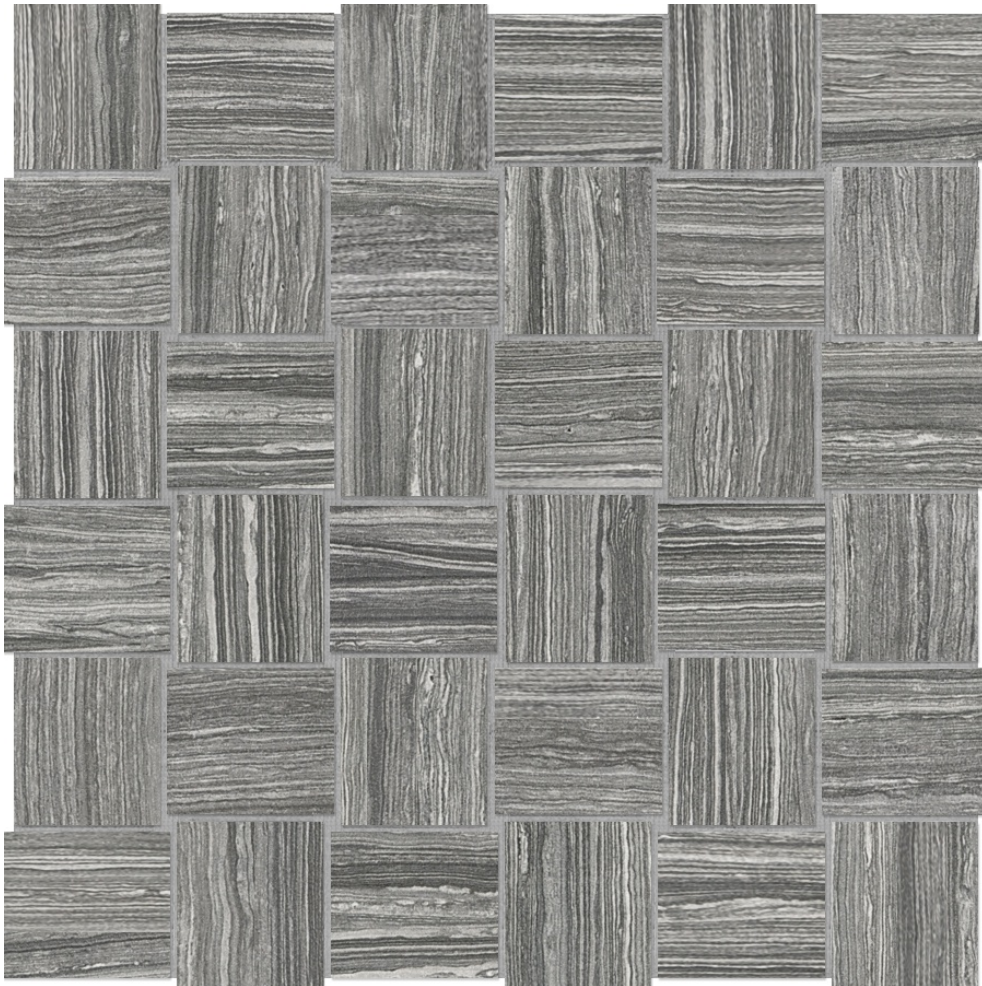

PRODUCT

2X2 CARBON BASKETWEAVE

Marble Look | 12"x12"

TECHNICAL DATA

FINISH: Matt

LOOK: Marble Look

CODE: AC4501-00820

SIZE: 12"x12"

NAME: 2x2 Carbon Basketweave

NOTES: This product is special order and cannot be cancelled, returned, or refunded.

SERIES: Eramosa

TPOLOGY: Glazed Porcelain

TYPE OF PIECE: Mosaic

USE: Floor and Wall

PACKING

| Size | Product type | BOX | | | PALLET | | |
|---------|--------------|-----|------|----|--------|------|----|
| | | pcs | sqft | lb | boxes | sqft | lb |
| 12"x12" | Mosaic | 10 | 10 | | 48 | | |