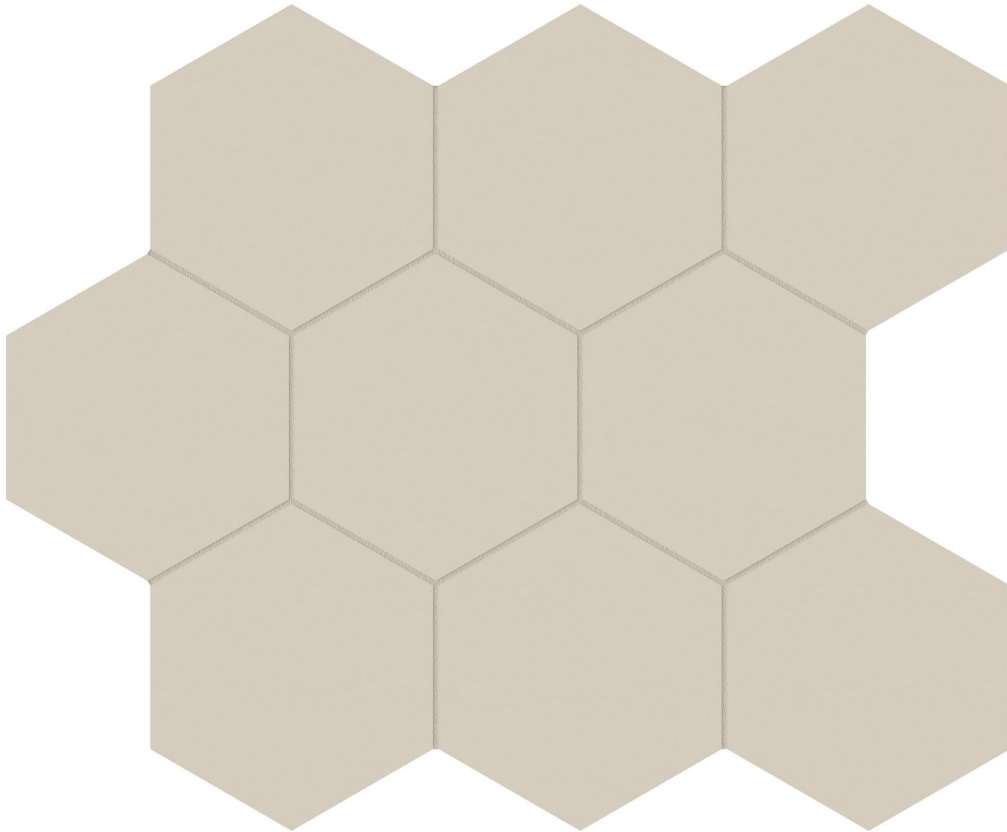

PRODUCT
MONOFORMA 4\'' HEX OASIS SILK

Mono-Color | 10.5"x12"

TECHNICAL DATA

FINISH: Silk

LOOK: Mono-Color

CODE: AC8510-00400

SIZE: 10.5"x12"

NAME: Monoforma 4" Hex Oasis Silk

NOTES: This product is special order and cannot be cancelled, returned, or refunded.

SERIES: Monoforma

TPOLOGY: Unglazed Porcelain

TYPE OF PIECE: Mosaic

USE: Floor and Wall

PACKING

Size	Product type	BOX			PALLET		
		pcs	sqft	lb	boxes	sqft	lb
10.5"x12"	Mosaic	10	8.72				