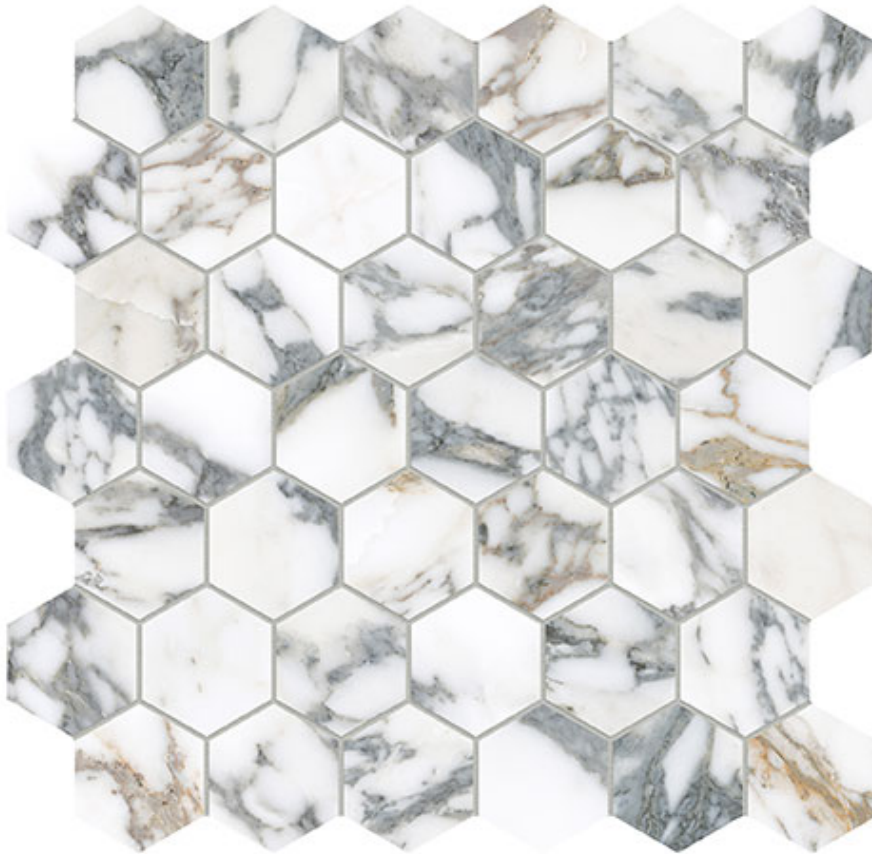

---

**PRODUCT**

**ROYAL STONEWORKS 2\ " ITALIAN ARABESCATO HEX**

---

Stone Look | 12"x12"

## ROOM SCENES

**TECHNICAL DATA**

FINISH: Honed  
LOOK: Stone Look  
CODE: QUSW-IA-HX  
SIZE: 12"x12"  
NAME: Royal Stoneworks 2" Italian Arabescato Hex  
SERIES: Royal Stoneworks  
TYPOLOGY: Porcelain  
TYPE OF PIECE: Mosaic  
USE: Floor and Wall