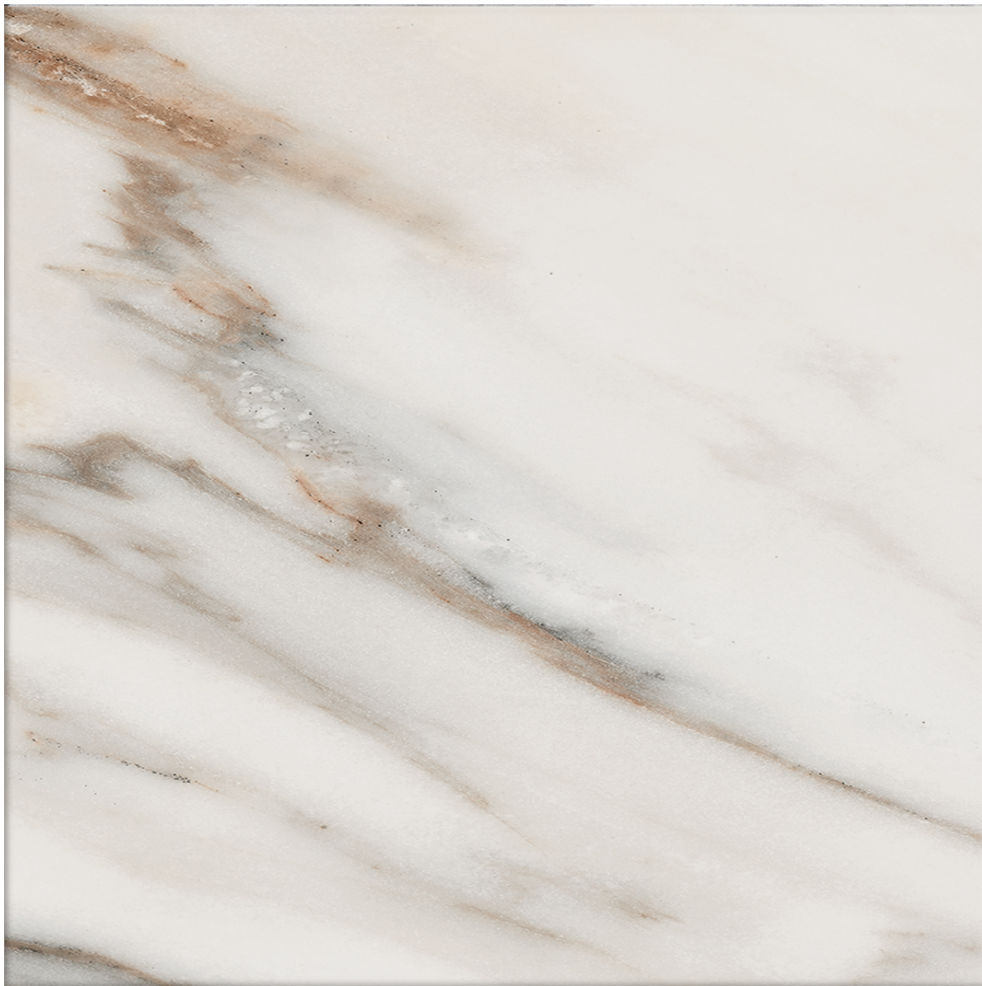

---

**PRODUCT**  
**OBSESSION 10X10 CALACATTA**

---

Marble Look | 10"x10"

ROOM SCENES

**TECHNICAL DATA**

FINISH: Matt  
LOOK: Marble Look  
CODE: QUOB-CA-3  
SIZE: 10"x10"  
NAME: Obsession 10x10 Calacatta  
NOTES: 22 graphic variations  
SERIES: Obsession  
TYPOLOGY: Glazed Porcelain  
TYPE OF PIECE: Field Tile  
USE: Floor and Wall