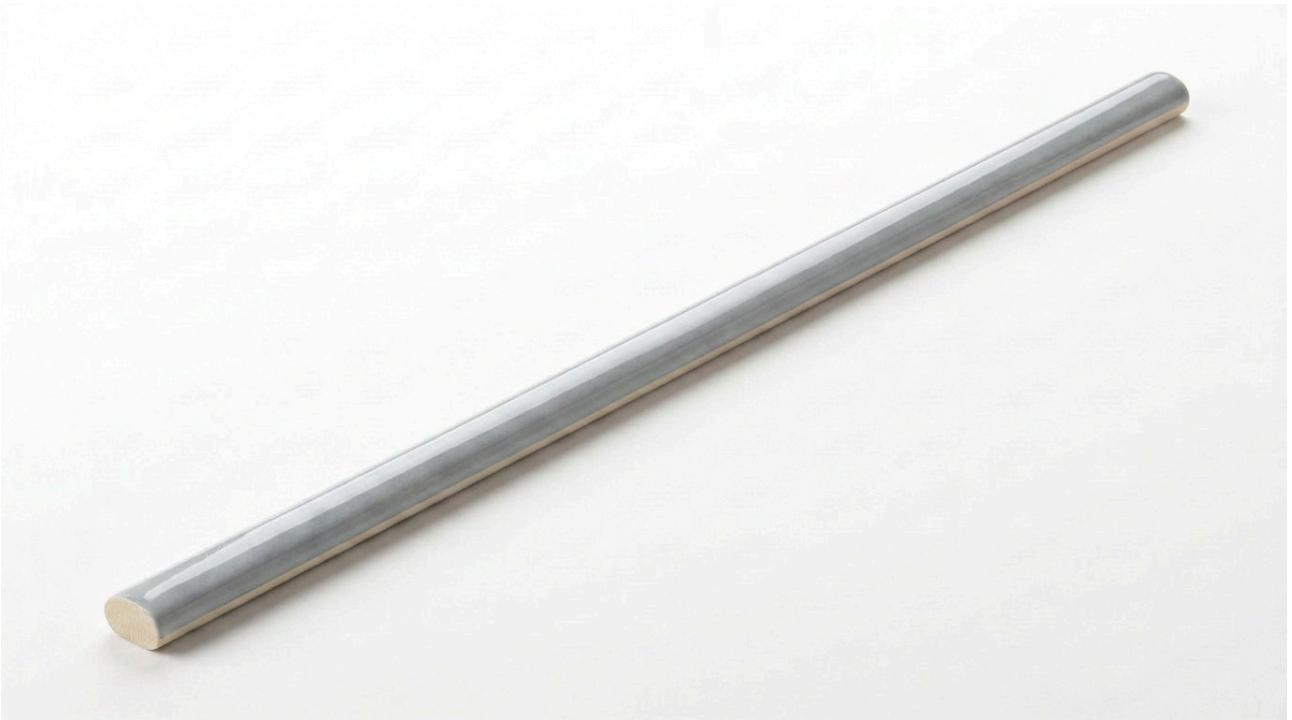

---

**PRODUCT**  
**ARUBA STEEL GLOSS .39X9 TRIM**

---

Subway Tile | .39"x9"

**TECHNICAL DATA**

FINISH: Gloss  
LOOK: Subway Tile  
CODE: QUAU-ST-SBG  
SIZE: .39"x9"  
NAME: Aruba Steel Gloss .39x9 Trim  
SERIES: Aruba  
TYPOLOGY: Porcelain  
TYPE OF PIECE: Trim  
USE: Floor and Wall