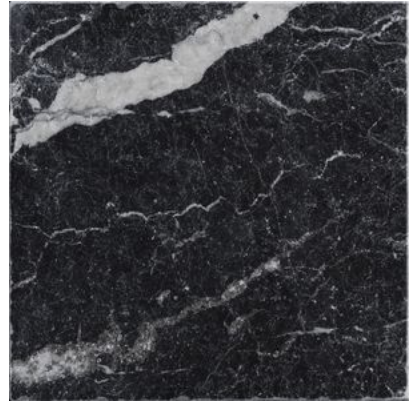

SERIES

OBSESSION

Marble Look

Obsession is an ode to the elegance of marble, enhancing its natural beauty through four iconic types: Statuario, Calacatta, Carrara, and Nero. A distinctive feature of the collection is the delicate Matt finish, achieved through the application of fine granules that enrich the product, giving it a soft and silky texture.

PRODUCTS

10"x10"
Obsession 10x10 Calacatta

10"x10"
Obsession 10x10 Carrara

10"x10"
Obsession 10x10 Nero

10"x10"
Obsession 10x10 Statuario

5"x10"
Obsession 5x10 Calacatta

5"x10"
Obsession 5x10 Carrara

5"x10"
Obsession 5x10 Nero

5"x10"
Obsession 5x10 Statuario

2.5"x10"
Obsession 2.5x10 Calacatta

2.5"x10"
Obsession 2.5x10 Carrara

2.5"x10"
Obsession 2.5x10 Nero

2.5"x10"
Obsession 2.5x10 Statuario

.5"x10"
Obsession .5x10 Calacatta Quarter Round