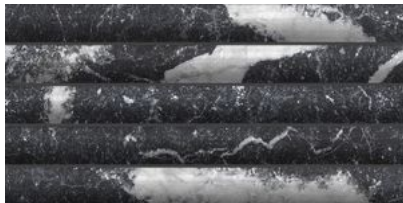

SERIES

OBSESSION

Marble Look

Obsession is an ode to the elegance of marble, enhancing its natural beauty through four iconic types: Statuario, Calacatta, Carrara, and Nero. A distinctive feature of the collection is the delicate Matt finish, achieved through the application of fine granules that enrich the product, giving it a soft and silky texture.

PRODUCTS

10"x10"
Obsession 10x10 Calacatta

10"x10"
Obsession 10x10 Carrara

10"x10"
Obsession 10x10 Nero

10"x10"
Obsession 10x10 Statuario

5"x10"
Obsession 5x10 Calacatta

5"x10"
Obsession 5x10 Carrara

5"x10"
Obsession 5x10 Nero

5"x10"
Obsession 5x10 Statuario

2.5"x10"
Obsession 2.5x10 Calacatta

2.5"x10"
Obsession 2.5x10 Carrara

2.5"x10"
Obsession 2.5x10 Nero

2.5"x10"
Obsession 2.5x10 Statuario

.5"x10"
Obsession .5x10 Calacatta Quarter Round