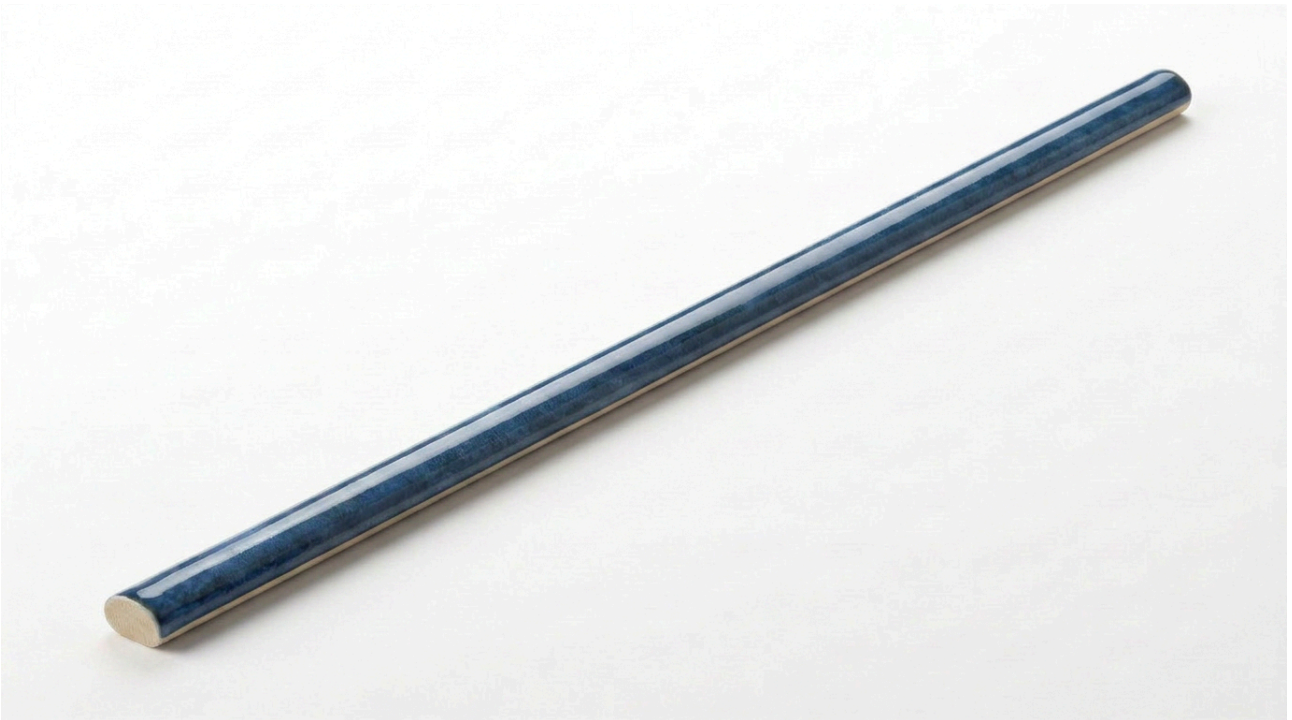

PRODUCT
MOROCCO BLUE .39X9 TRIM

Hand-crafted | .39"x9"

TECHNICAL DATA

FINISH: Gloss
LOOK: Hand-crafted
CODE: QUMO-BL-SB
SIZE: .39"x9"
NAME: Morocco Blue .39x9 Trim
SERIES: Morocco
TYPOLOGY: Porcelain
TYPE OF PIECE: Trim
USE: Floor and Wall