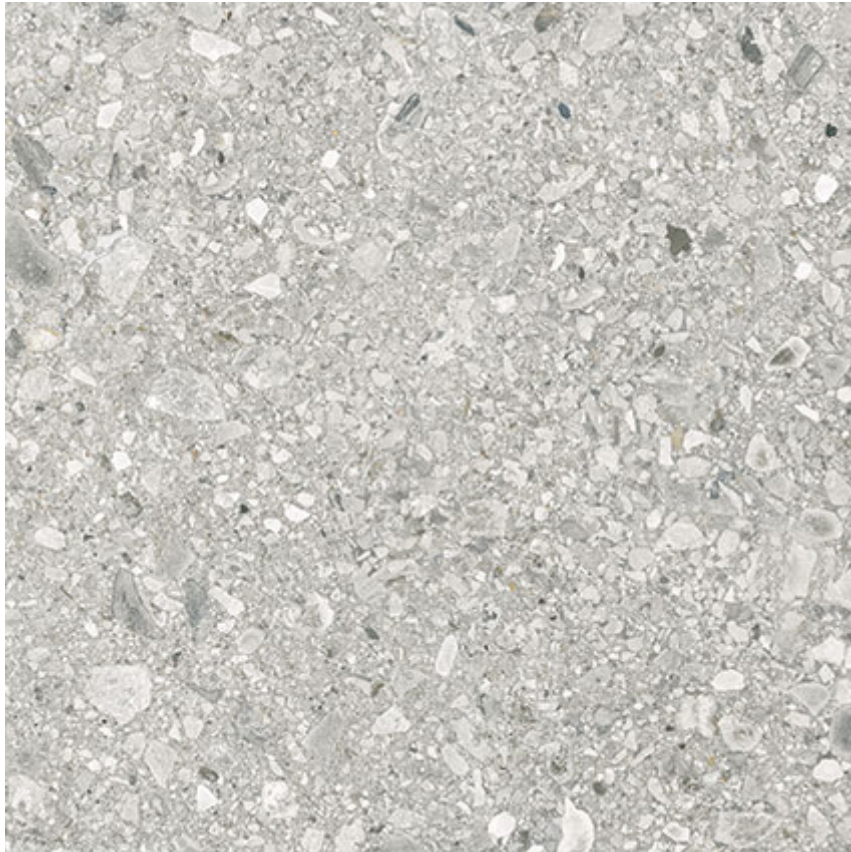

# ROYAL STONEWORKS 24X24 REGAL FOSSIL VEIN HONED

---

Stone Look | 24"x24"

**TECHNICAL DATA**

FINISH: Honed

LOOK: Stone Look

CODE: QUSW-RF-4H

SIZE: 24"x24"

NAME: Royal Stoneworks 24X24 Regal Fossil Vein Honed

SERIES: Royal Stoneworks

TYPOLOGY: Porcelain

TYPE OF PIECE: Field Tile

USE: Floor and Wall

**PACKING**

Size	Product type	BOX			PALLET		
		pcs	sqft	lb	boxes	sqft	lb
24"x24"	Field Tile	3	11.52		42		