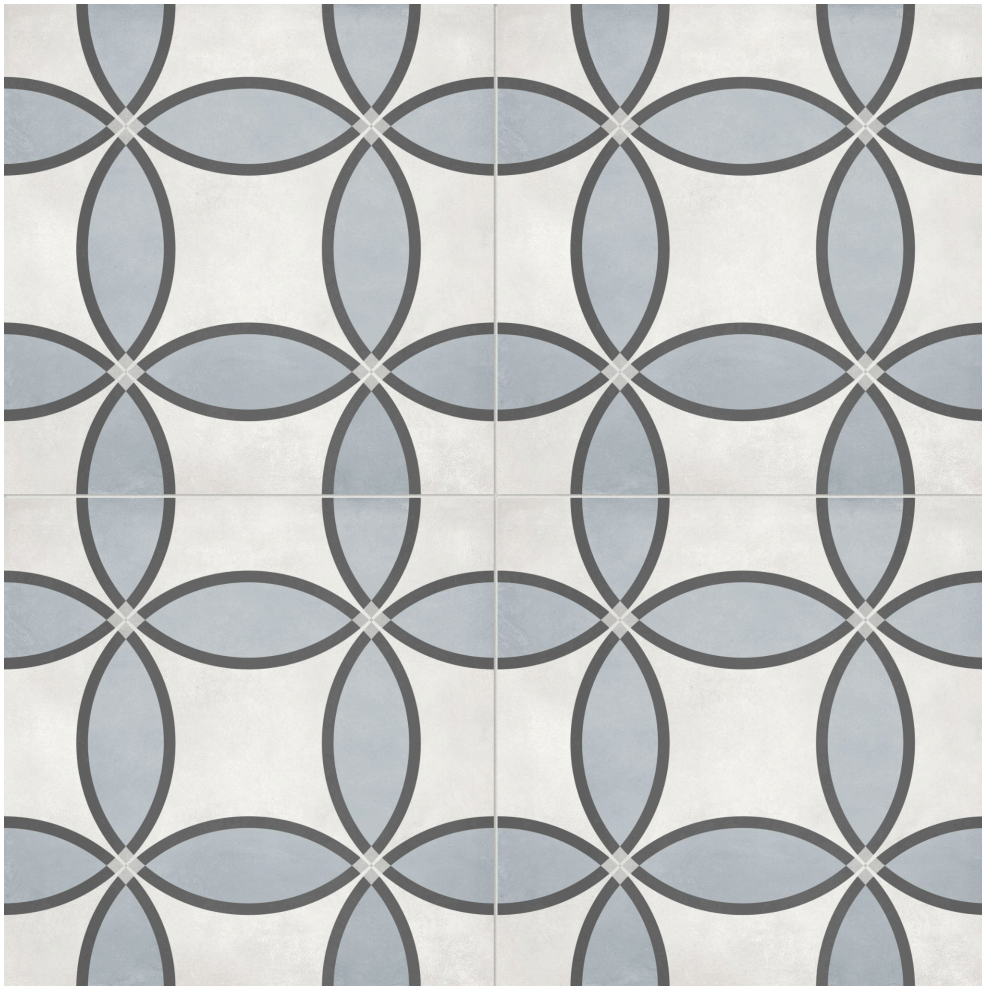

---

**PRODUCT**  
**FORM 8X8 TIDE ZENITH**

---

Patterned Tiles | 8"x8"

**TECHNICAL DATA**

FINISH: Matte

LOOK: Patterned Tiles

CODE: AC4500-07690

SIZE: 8"x8"

NAME: Form 8x8 Tide Zenith

NOTES: This product is special order and cannot be cancelled, returned, or refunded.

SERIES: Form AC

TPOLOGY: Pressed Glazed Porcelain

TYPE OF PIECE: Field Tile

USE: Floor and Wall