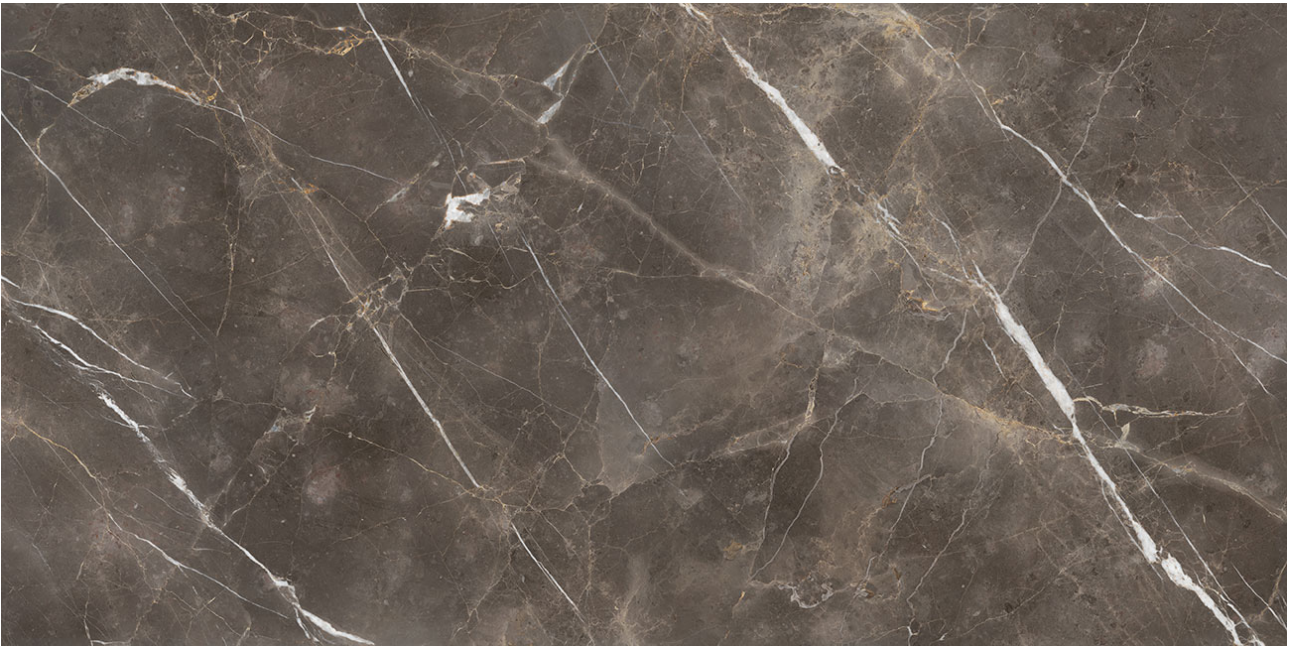

PRODUCT
ROYAL STONEWORKS 63X126 REGAL BROWN MARBLE
POLISHED

Stone Look | 63"x126"

TECHNICAL DATA

FINISH: Polished
LOOK: Stone Look
CODE: QUSW-RM-1P
SIZE: 63"x126"
NAME: Royal Stoneworks 63X126 Regal Brown Marble Polished
SERIES: Royal Stoneworks
TYPOLOGY: Sintered Slab
TYPE OF PIECE: Field Tile
USE: Floor and Wall