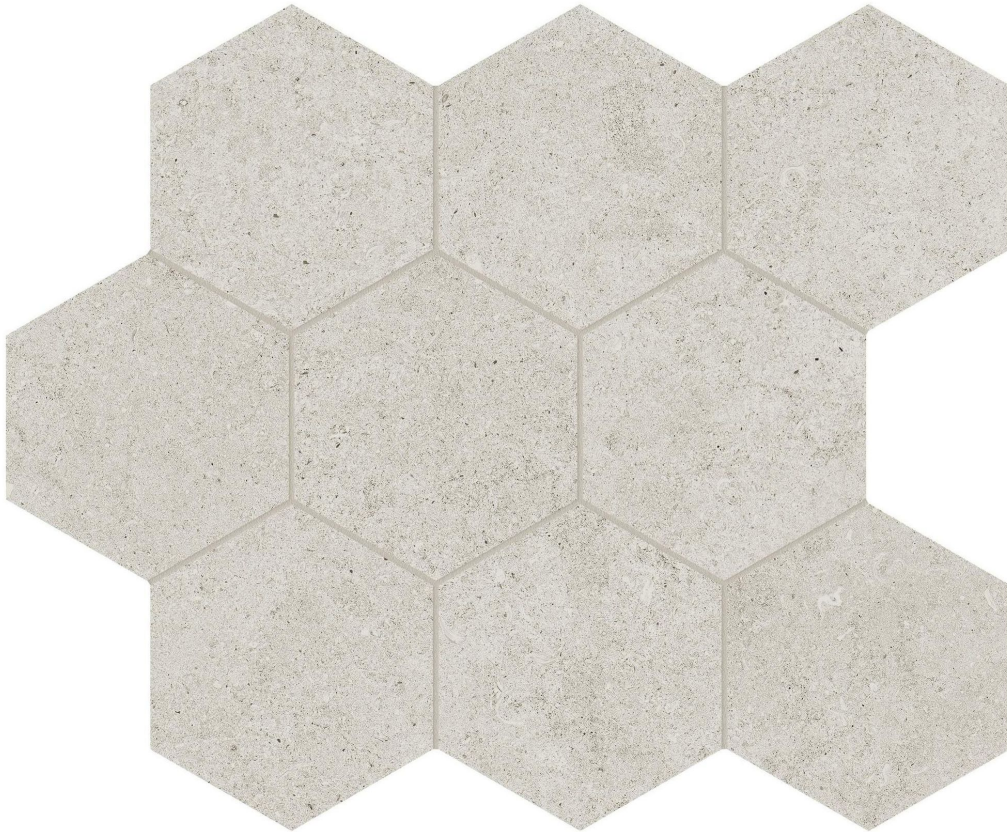

PRODUCT

LITHOFORM 4\" HEX CROSSCUT COAST

Stone Look | 10.5"x12"

TECHNICAL DATA

FINISH: Organic Matte

LOOK: Stone Look

CODE: AC8510-00320

SIZE: 10.5"x12"

NAME: Lithoform 4" Hex Crosscut Coast

NOTES: This product is special order and cannot be cancelled, returned, or refunded.

SERIES: Lithoform

TYPOLOGY: Porcelain

TYPE OF PIECE: Mosaic

USE: Floor and Wall

PACKING