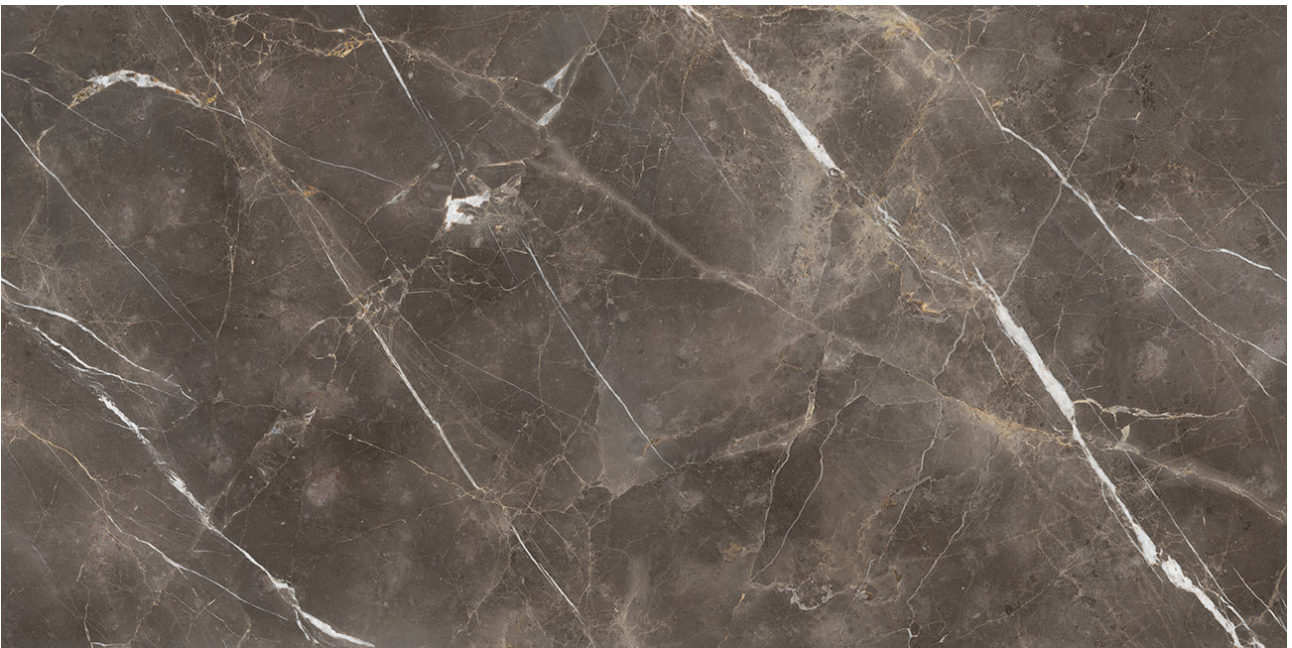

PRODUCT

**ROYAL STONEWORKS 63X126 REGAL BROWN MARBLE
HONED**

Stone Look | 63"x126"

TECHNICAL DATA

FINISH: Honed
LOOK: Stone Look
CODE: QUSW-RM-1H
SIZE: 63"x126"
NAME: Royal Stoneworks 63X126 Regal Brown Marble Honed
SERIES: Royal Stoneworks
TYPOLOGY: Sintered Slab
TYPE OF PIECE: Field Tile
USE: Floor and Wall