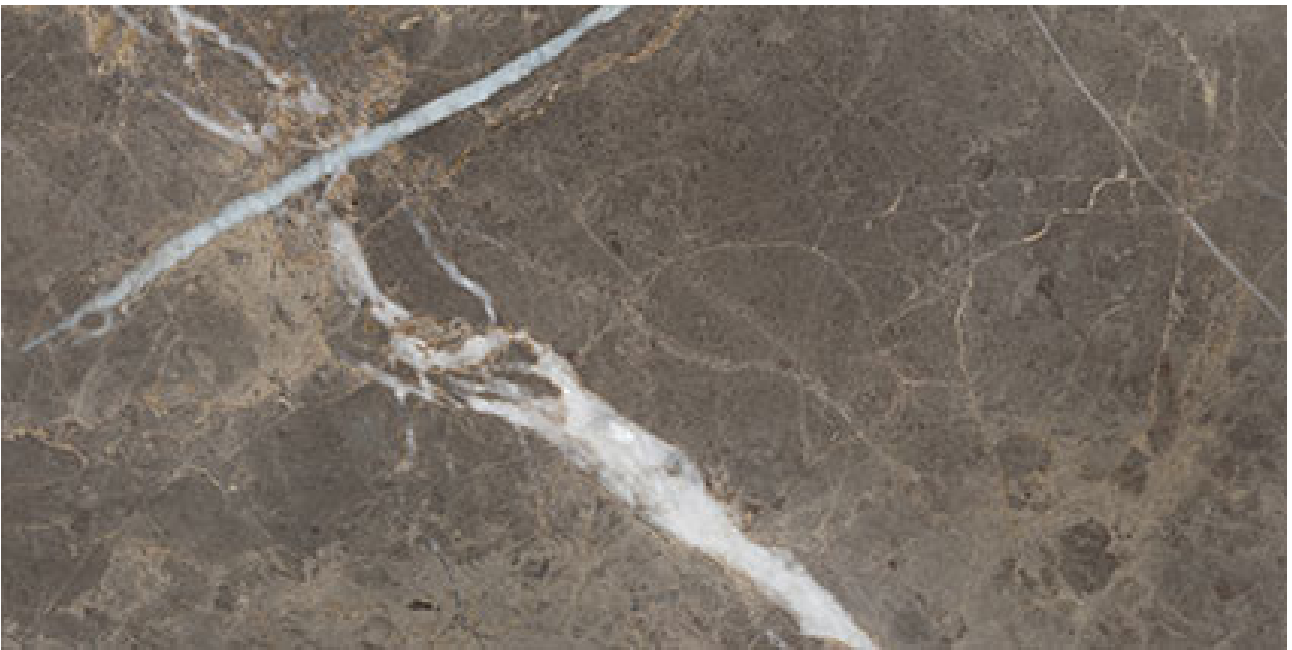

PRODUCT

ROYAL STONEWORKS 12X24 REGAL BROWN MARBLE

HONED

Stone Look | 12"x24"

TECHNICAL DATA

FINISH: Honed

LOOK: Stone Look

CODE: QUSW-RM-5H

SIZE: 12"x24"

NAME: Royal Stoneworks 12X24 Regal Brown Marble Honed

SERIES: Royal Stoneworks

TYPOLOGY: Porcelain

TYPE OF PIECE: Field Tile

USE: Floor and Wall

PACKING

Size	Product type	BOX			PALLET		
		pcs	sqft	lb	boxes	sqft	lb
12"x24"	Field Tile	6	11.52		48		