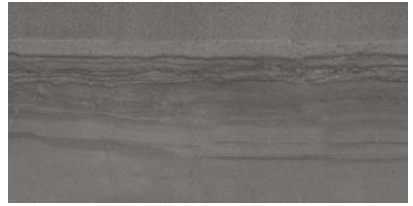


SERIES ARCADIA

Stone Look

A warm and welcoming atmosphere wrapped in natural earthy tones.

PRODUCTS

12"x24"
Arcadia 12X24 Ferrara Polished

12"x24"
Arcadia 12X24 Trentino Polished

12"x24"
Arcadia 12X24 Valle D'Aosta

12"x24"
Arcadia 12X24F Ferrara Matte

12"x12"
Arcadia 2X2 Basketweave Ferrara Matte

12"x12"
Arcadia 2X2 Basketweave Lombardy Matte

12"x12"
Arcadia 2X2 Basketweave Trentino Matte

12"x12"
Arcadia 2X2 Basketweave Valle D'Aosta