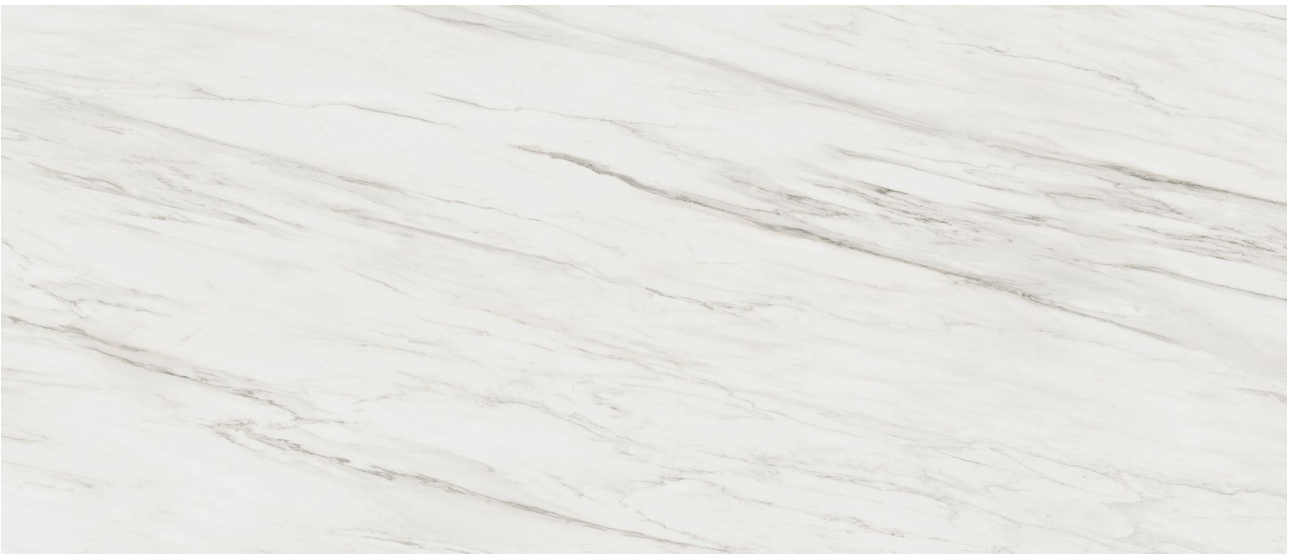

PRODUCT

ROYAL STONEWORKS 48X110 ITALIAN CREAM VEIN

HONED

Stone Look | 48"x110"

ROOM SCENES

TECHNICAL DATA

FINISH: Honed

LOOK: Stone Look

CODE: QUSW-IC-2H

SIZE: 48"x110"

NAME: Royal Stoneworks 48X110 Italian Cream Vein Honed

SERIES: Royal Stoneworks

TYPOLOGY: Sintered Slab

TYPE OF PIECE: Field Tile

USE: Floor and Wall

PACKING