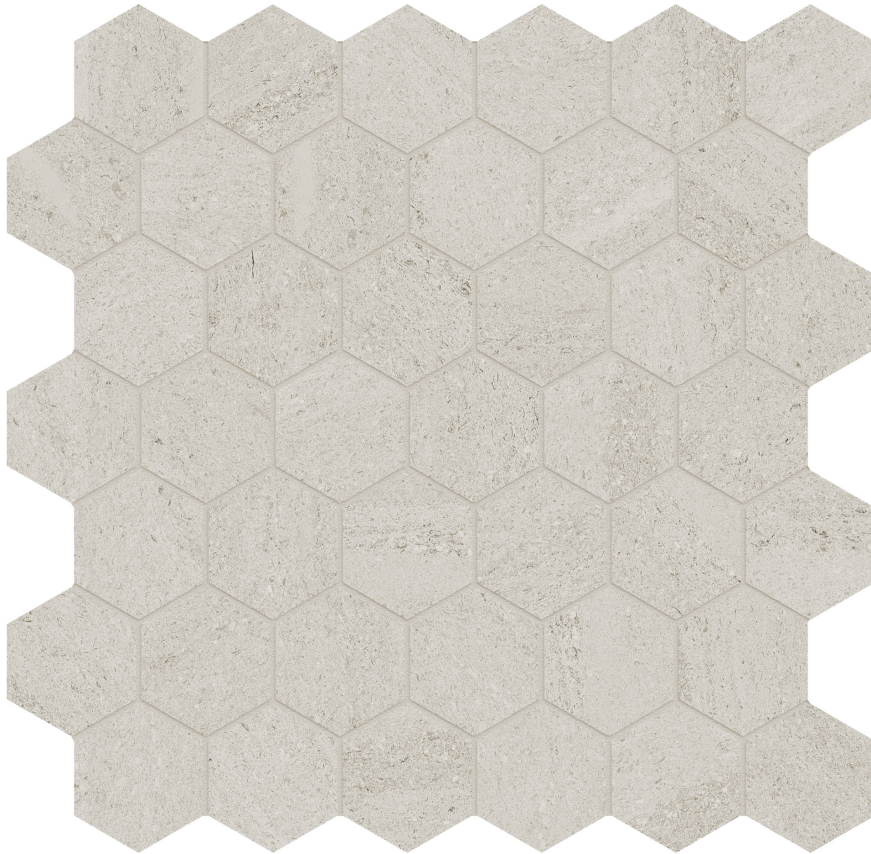

PRODUCT

LITHOFORM 2\"/>Hex Veincut Dunes

Stone Look | 12"x12"

TECHNICAL DATA

FINISH: Organic Matte

LOOK: Stone Look

CODE: AC8510-00350

SIZE: 12"x12"

NAME: Lithoform 2" Hex Veincut Dunes

NOTES: This product is special order and cannot be cancelled, returned, or refunded.

SERIES: Lithoform

TPOLOGY: Porcelain

TYPE OF PIECE: Mosaic

USE: Floor and Wall

PACKING