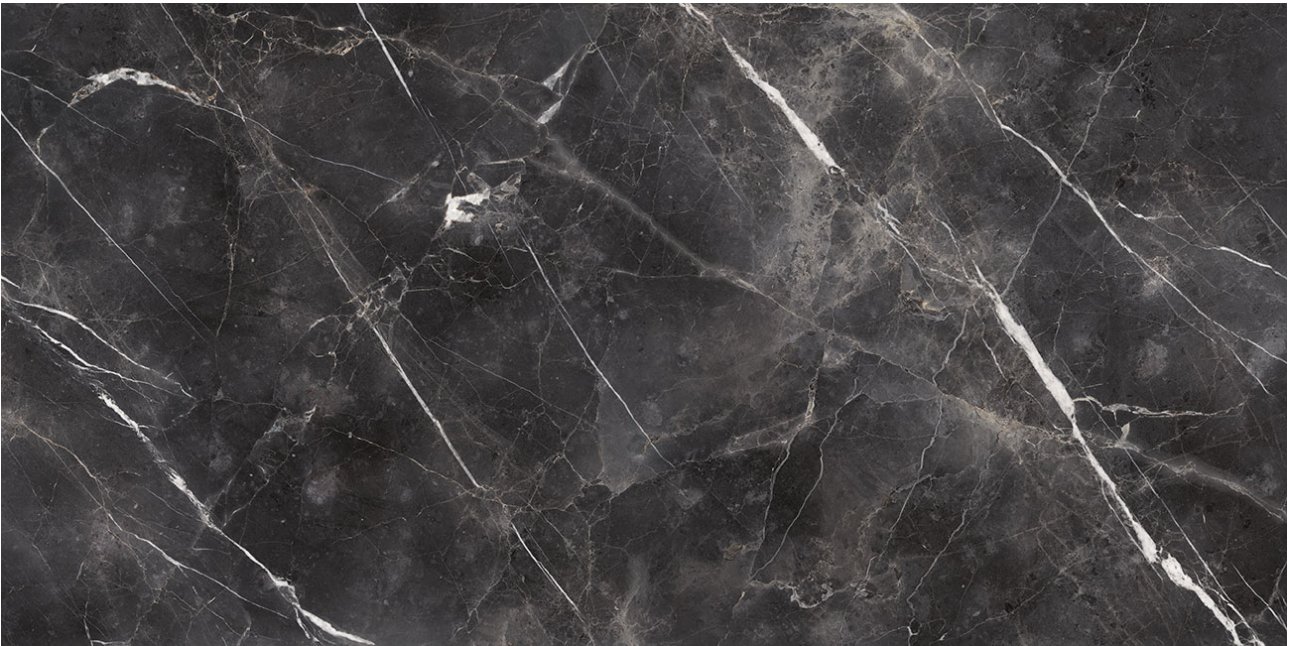

---

**PRODUCT**

**ROYAL STONEWORKS 63X126 TUSCAN FORGE VEIN**

**HONED**

---

Stone Look | 63"x126"

**TECHNICAL DATA**

FINISH: Honed

LOOK: Stone Look

CODE: QUSW-TF-1H

SIZE: 63"x126"

NAME: Royal Stoneworks 63X126 Tuscan Forge Vein Honed

SERIES: Royal Stoneworks

TYPOLOGY: Sintered Slab

TYPE OF PIECE: Field Tile

USE: Floor and Wall